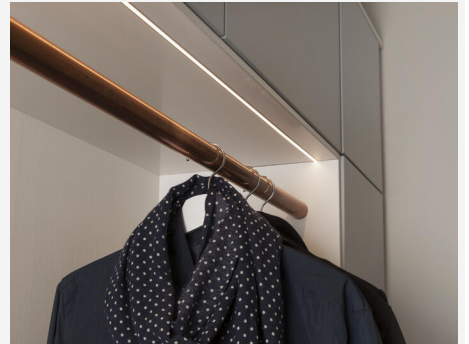

ENERG

Hide-a-lite
7502859

A
B
C
D
E
F
G

36
kWh/1000h

2019/2015