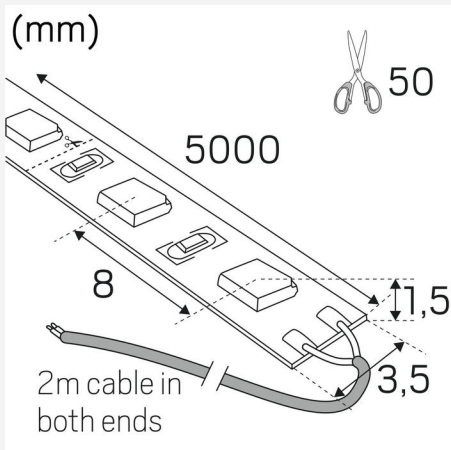

LEDSTRIP RXM IP20 24V 3000K 5M

Flexible LEDstrip only 3.5 mm wide, high lumen output and very good colour rendering, Ra>90. Made for most indoor applications where an even lumen output is desired. Can be fitted in our aluminium profiles Micro U or Micro T. Comes as standard in rolls of five metres with 2m 2 m connecting cable at each end and self-adhesive tape for easy installation. Also available made to measure in optional lengths. Upon request, running meters with connection cables are delivered according to your specifications; running meters are delivered as standard without connection cables. Drivers are ordered separately according to required dimmer technology and placing.

COLOR AND MATERIAL

Material:	Copper
Color:	White
Environmental Assessment:	Byggvarubedömningen

MEASUREMENT AND INSTALLATION

Operating Environment:	Indoor / dry locations
IP Degree of Protection:	20
Protection Class:	III
Installation:	Surface mounted
Mounting Installation:	Self Adhesive Tape
Approval Marks:	CE
Length (mm):	5000
Width (mm):	4
Height (mm):	2
Weight (kg):	0,1

LEDSTRIPS

Min. Bend Radius (mm):	60
Min. Length (m):	0,05
Max. Length (m):	5
Cutting Increments (mm):	50

ENERG

Hide-a-lite
7502859

A
B
C
D
E
F
G

36
kWh/1000h

2019/2015