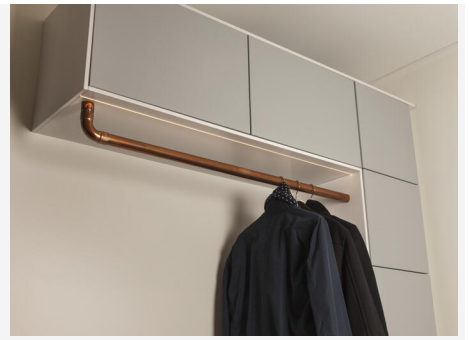

ENERG

Hide-a-lite
7502859

A
B
C
D
E
F
G

36
kWh/1000h

2019/2015