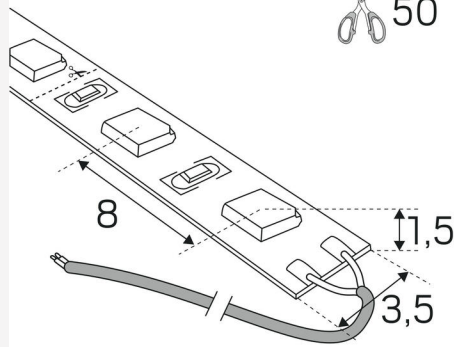

LEDSTRIP RXM IP20 24V 3000K LPM

Flexible LEDstrip only 3.5 mm wide, high lumen output and very good colour rendering, Ra>90. Made for most indoor applications where an even lumen output is desired. Can be fitted in our aluminium profiles Micro U or Micro T. Comes as standard in rolls of five metres with 2m 2 m connecting cable at each end and self-adhesive tape for easy installation. Also available made to measure in optional lengths. Upon request, running meters with connection cables are delivered according to your specifications; running meters are delivered as standard without connection cables. Drivers are ordered separately according to required dimmer technology and placing.

MEASUREMENT AND INSTALLATION

Operating Environment:	Indoor / dry locations
IP Degree of Protection:	20
Protection Class:	III
Installation:	Surface mounted
Mounting Installation:	Self Adhesive Tape
Approval Marks:	CE
Length (mm):	1000
Width (mm):	4
Height (mm):	2
Weight (kg):	0,02

LEDSTRIPS

Min. Bend Radius (mm):	60
Min. Length (m):	0,05
Max. Length (m):	5
Cutting Increments (mm):	50

(mm)

Hide-a-lite

7502860

7
kWh/1000h

2019/2015