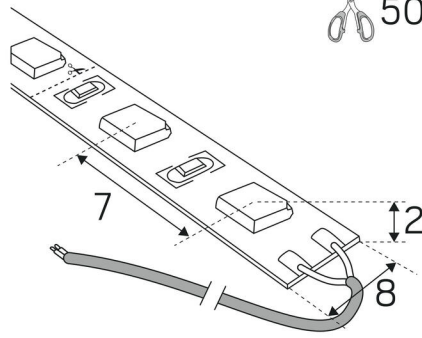

LEDSTRIP RX HDI IP20 24V 3000K LPM

LEDstrip with short spacing between LEDs giving high lumen output with very good light quality and colour rendering, Ra>90. Perfect for a homogenous light with opal cover- also with lower profiles. Comes as standard in rolls of five metres with 2 m connecting cable at each end, 1pc quick connection and self-adhesive tape for easy installation. Also available made to measure in optional lengths with 5cm cut-off intervals. Upon request, running meters with connection cables are delivered according to your specifications; running meters are delivered as standard without connection cables. Drivers are ordered separately according to required dimmer technology and placing.

MEASUREMENT AND INSTALLATION

Operating Environment:	Indoor / dry locations
IP Degree of Protection:	20
Protection Class:	III
Installation:	Surface mounted
Mounting Installation:	Self Adhesive Tape
Approval Marks:	CE
Requires cooling:	Yes
Length (mm):	1000
Width (mm):	8
Height (mm):	2
Weight (kg):	0,15

LEDSTRIPS

Min. Bend Radius (mm):	60
Min. Length (m):	0,05
Max. Length (m):	5
Cutting Increments (mm):	50

(mm)

Hide-a-lite

7504658

19
kWh/1000h