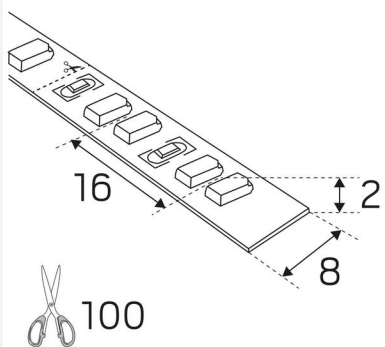

OPERATION AND CONNECTION

Dimmable:	Yes
Driver Included:	No
Driver Model:	Constant Voltage
Connection (type):	Cable, Open Cable End
Length Connection (cm):	200
Connection (mm ²):	2x0,5
Min. Ta (°C):	-20
Max. Ta (°C):	45
Max. Tc (°C):	70

COLOR AND MATERIAL

Material:	Copper
Color:	White
Environmental Assessment:	Byggvarubedömningen

MEASUREMENT AND INSTALLATION

Operating Environment:	Indoor / dry locations
IP Degree of Protection:	20
Protection Class:	III
Installation:	Surface mounted
Mounting Installation:	Self Adhesive Tape
Approval Marks:	CE
Length (mm):	5000
Width (mm):	8
Height (mm):	2
Weight (kg):	0,15

LEDSTRIPS

Min. Bend Radius (mm):	60
Min. Length (m):	0,1
Max. Length (m):	5
Cutting Increments (mm):	100

(mm)

Hide-a-lite

7505097

A

B

C