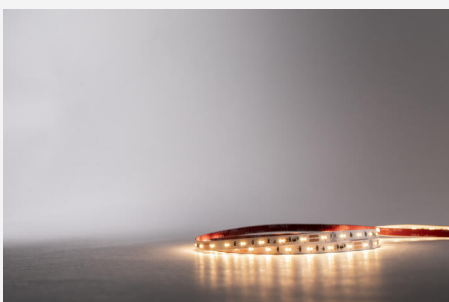

TEKNISKE DATA

Spænding (type):	DC
Spændingsinterval (V):	24...24V
Nominel spænding (V):	24
Spænding primær side (Vf):	3
Effekt LED (W):	60
Max. Effekt armatur (W):	72
Max. Systemeffekt (W):	79,2
Max. Effektivitet armatur (lm/W):	78,5
Max. Effektivitet system (lm/W):	71,3
Energieffektivitetsklasse (EU)2019/2015:	G
Eprel registreringsnummer:	932818

DRIFT OG TILSLUTNING

Dæmpbar:	Ja
Driver inkluderet:	Nei
Driver model:	Konstant spænding
Tilslutning (type):	Kabler, Åbn kabelenden
Længde tilslutning (cm):	200
Tilslutning (mm²):	2x0,5
Min. Ta (° C):	-20
Maks. Ta (° C):	45
Maks. Tc (° C):	70

FARVE OG MATERIALE

Materialer:	Kobber
Farve:	Hvid

MÅL OG INSTALLATION

Driftsmiljø:	Indendørs / tørre rum
IP-klasse:	20
Beskyttelsesklasse:	III
Montering:	Påbygning
Fastgørelse:	Selvklæbende tape
Godkendelsesmærkning:	CE
Længde (mm):	5000
Bredde (mm):	8
Højde (mm):	2
Vægt (kg):	0,15

LYS-I-METERS

Min. bøjningsradius (mm):	60
Min. længde (m):	0,1
Maks. længde (m):	5
Klippe interval (mm):	100