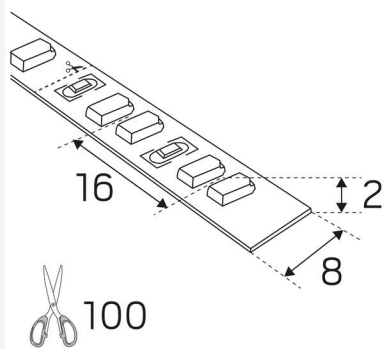

## MEASUREMENT AND INSTALLATION

Operating Environment:	Indoor / dry locations
IP Degree of Protection:	20
Protection Class:	III
Installation:	Surface mounted
Mounting Installation:	Self Adhesive Tape
Approval Marks:	CE
Length (mm):	1000
Width (mm):	8
Height (mm):	2
Weight (kg):	0,03

## LEDSTRIPS

Min. Bend Radius (mm):	60
Min. Length (m):	0,1
Max. Length (m):	5
Cutting Increments (mm):	100

(mm)

**Hide-a-lite**

7505098

**14**  
kWh/1000h

2019/2015