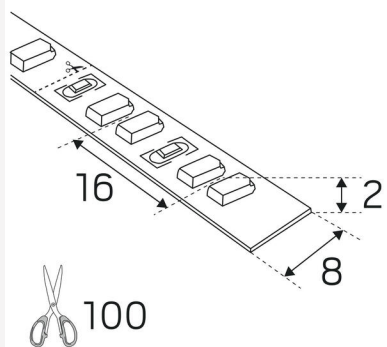

## MEASUREMENT AND INSTALLATION

Operating Environment:	Indoor / dry locations
IP Degree of Protection:	20
Protection Class:	III
Installation:	Surface mounted
Mounting Installation:	Self Adhesive Tape
Approval Marks:	CE
Length (mm):	1000
Width (mm):	8
Height (mm):	2
Weight (kg):	0,03

## LEDSTRIPS

Min. Bend Radius (mm):	60
Min. Length (m):	0,1
Max. Length (m):	5
Cutting Increments (mm):	100

(mm)

**Hide-a-lite**

7505098

**14**  
kWh/1000h

2019/2015