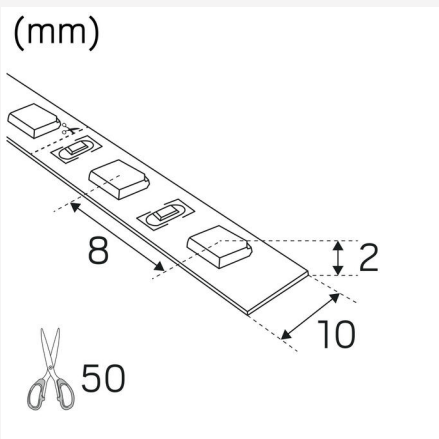

TECHNICAL DATA

Voltage (type):	DC
Voltage Interval (V):	24...24V
Voltage Nominal (V):	24
Voltage Forward (Vf):	2,9
Max. Power Luminaire (W):	8
Max. Efficiency Luminaire (lm/W):	85
Energy Efficiency Class (EU) 2019/2015:	F
Eprel registration number:	930889

OPERATION AND CONNECTION

Dimmable:	Yes
Driver Included:	No
Driver Model:	Constant Voltage
Min. Ta (°C):	-25
Max. Ta (°C):	45
Max. Tc (°C):	50

COLOR AND MATERIAL

Material:	Copper
Color:	White
Environmental Assessment:	Byggvarubedömningen

MEASUREMENT AND INSTALLATION

Operating Environment:	Indoor / dry locations
IP Degree of Protection:	20
Protection Class:	III
Installation:	Surface mounted
Mounting Installation:	Self Adhesive Tape
Approval Marks:	CE
Filament Test IEC 695-2-1(°C):	650
Length (mm):	1000
Width (mm):	10
Height (mm):	2
Weight (kg):	0,05

LEDSTRIPS

Min. Bend Radius (mm):	50
Min. Length (m):	0,05
Max. Length (m):	20
Cutting Increments (mm):	50