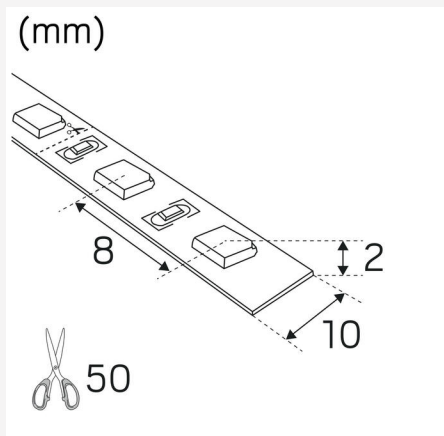

MEASUREMENT AND INSTALLATION

Operating Environment:	Indoor / dry locations
IP Degree of Protection:	20
Protection Class:	III
Installation:	Surface mounted
Mounting Installation:	Self Adhesive Tape
Approval Marks:	CE
Filament Test IEC 695-2-1(°C):	650
Length (mm):	1000
Width (mm):	10
Height (mm):	2
Weight (kg):	0,05

LEDSTRIPS

Min. Bend Radius (mm):	50
Min. Length (m):	0,05
Max. Length (m):	20
Cutting Increments (mm):	50

Hide-a-lite

7505746

8
kWh/1000h