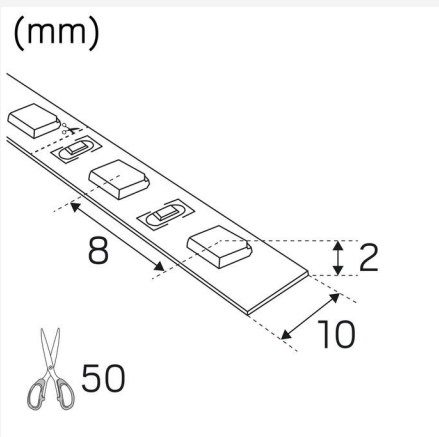

TECHNICAL DATA

Voltage (type):	DC
Voltage Interval (V):	24...24V
Voltage Nominal (V):	24
Voltage Forward (Vf):	2,9
Max. Power Luminaire (W):	8
Max. Efficiency Luminaire (lm/W):	87,5
Energy Efficiency Class (EU) 2019/2015:	F
Eprel registration number:	931017

OPERATION AND CONNECTION

Dimmable:	Yes
Driver Included:	No
Driver Model:	Constant Voltage
Min. Ta (°C):	-25
Max. Ta (°C):	45
Max. Tc (°C):	50

COLOR AND MATERIAL

Material:	Copper
Color:	White
Environmental Assessment:	Byggvarubedömningen

MEASUREMENT AND INSTALLATION

Operating Environment:	Indoor / dry locations
IP Degree of Protection:	20
Protection Class:	III
Installation:	Surface mounted
Mounting Installation:	Self Adhesive Tape
Approval Marks:	CE
Filament Test IEC 695-2-1(°C):	650
Length (mm):	1000
Width (mm):	10
Height (mm):	2
Weight (kg):	0,05

LEDSTRIPS

Min. Bend Radius (mm):	50
Min. Length (m):	0,05
Max. Length (m):	20
Cutting Increments (mm):	50