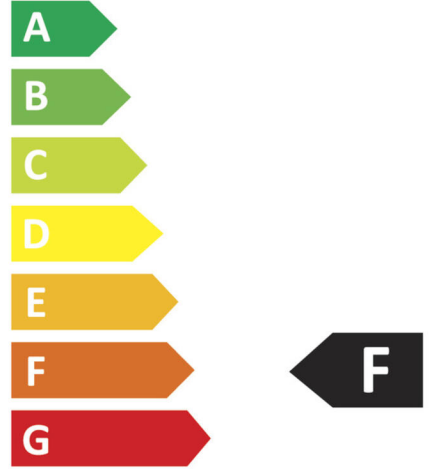

Hide-a-lite

7505747