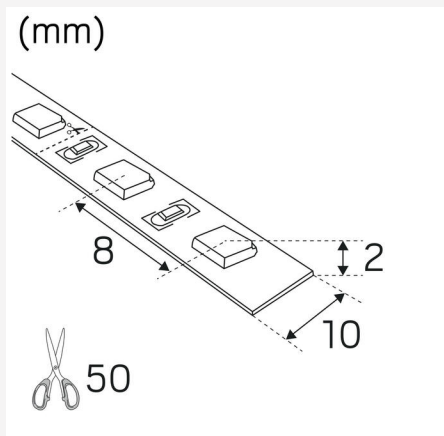

LEDSTRIP 24V LONG IP20 MIDLUM 4000K LPM

Dimmable LED strip that pulls away in length and creates an even light without interruption in lengths of up to 20m, 40m when feeding from the middle or from two sides, cutting increments of 5cm. Very good colour rendering, Ra > 90. Fits perfectly in our range of aluminium profiles. Opal cover is recommended for visible installation. Ordered in desired length with self-adhesive tape. Upon request, running meters with connection cables are delivered according to your specifications; running meters are delivered as standard without connection cables. Quick joint and quick connection are available as accessories, ordered separately. Driver ordered after desired dimming technology and location.

MEASUREMENT AND INSTALLATION

Operating Environment:	Indoor / dry locations
IP Degree of Protection:	20
Protection Class:	III
Installation:	Surface mounted
Mounting Installation:	Self Adhesive Tape
Approval Marks:	CE
Filament Test IEC 695-2-1(°C):	650
Length (mm):	1000
Width (mm):	10
Height (mm):	2
Weight (kg):	0,05

LEDSTRIPS

Min. Bend Radius (mm):	50
Min. Length (m):	0,05
Max. Length (m):	20
Cutting Increments (mm):	50

Hide-a-lite

7505748

8
kWh/1000h