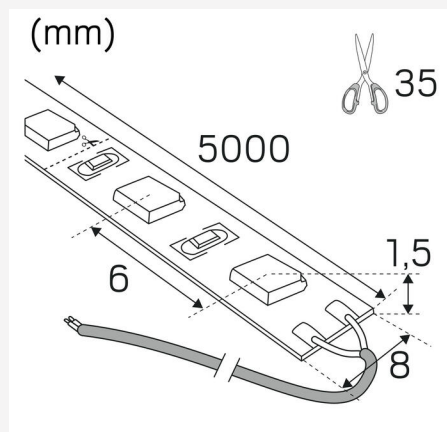

LEDSTRIP RX HD IP20 24V 2700K LPM

Professional LEDstrip with close LED spacing to create a homogenous light with opal cover - also for low profiles. High lumen output and very good colour rendering, Ra>90. Comes as standard in rolls of five metres with 2 m connecting cable at each end, 1pc quick connection and self-adhesive tape for easy installation. Also available made to measure in optional lengths. Upon request, running meters with connection cables are delivered according to your specifications; running meters are delivered as standard without connection cables. Drivers are ordered separately according to required dimmer technology and placing.

MEASUREMENT AND INSTALLATION

Operating Environment:	Indoor / dry locations
IP Degree of Protection:	20
Protection Class:	III
Installation:	Surface mounted
Mounting Installation:	Self Adhesive Tape
Approval Marks:	CE
Length (mm):	1000
Width (mm):	8
Height (mm):	2
Weight (kg):	0,02

LEDSTRIPS

Min. Bend Radius (mm):	60
Min. Length (m):	0,036
Max. Length (m):	10
Cutting Increments (mm):	35,7

Hide-a-lite

7506455

13
kWh/1000h