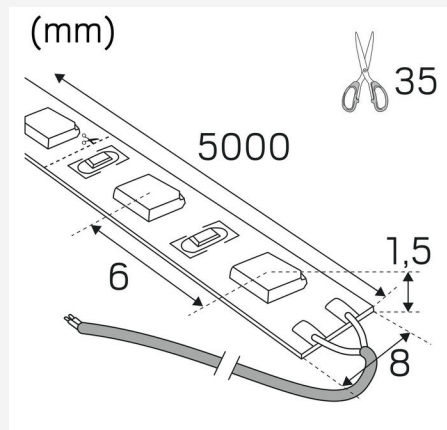

LEDSTRIP RX HD IP20 24V 4000K LPM

Professional LEDstrip with close LED spacing to create a homogenous light with opal cover - also for low profiles. High lumen output and very good colour rendering, Ra>90. Comes as standard in rolls of five metres with 2 m connecting cable at each end, 1pc quick connection and self-adhesive tape for easy installation. Also available made to measure in optional lengths. Upon request, running meters with connection cables are delivered according to your specifications; running meters are delivered as standard without connection cables. Drivers are ordered separately according to required dimmer technology and placing.

MEASUREMENT AND INSTALLATION

Operating Environment:	Indoor / dry locations
IP Degree of Protection:	20
Protection Class:	III
Installation:	Surface mounted
Mounting Installation:	Self Adhesive Tape
Approval Marks:	CE
Length (mm):	1000
Width (mm):	8
Height (mm):	2
Weight (kg):	0,02

LEDSTRIPS

Min. Bend Radius (mm):	60
Min. Length (m):	0,036
Max. Length (m):	10
Cutting Increments (mm):	35,7

Hide-a-lite

7506457

13
kWh/1000h