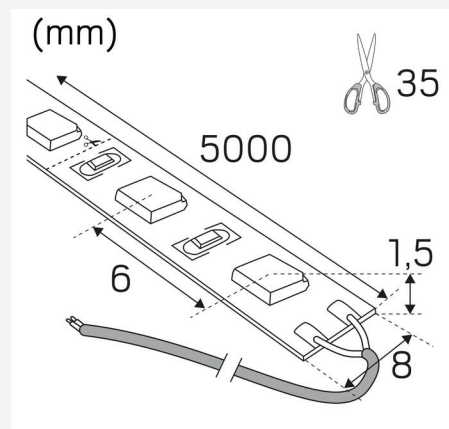

LEDSTRIP RX HD IP20 24V 4000K LPM

Professional LEDstrip with close LED spacing to create a homogenous light with opal cover - also for low profiles. High lumen output and very good colour rendering, Ra>90. Comes as standard in rolls of five metres with 2 m connecting cable at each end, 1pc quick connection and self-adhesive tape for easy installation. Also available made to measure in optional lengths. Upon request, running meters with connection cables are delivered according to your specifications; running meters are delivered as standard without connection cables. Drivers are ordered separately according to required dimmer technology and placing.

MEASUREMENT AND INSTALLATION

Operating Environment:	Indoor / dry locations
IP Degree of Protection:	20
Protection Class:	III
Installation:	Surface mounted
Mounting Installation:	Self Adhesive Tape
Approval Marks:	CE
Length (mm):	1000
Width (mm):	8
Height (mm):	2
Weight (kg):	0,02

LEDSTRIPS

Min. Bend Radius (mm):	60
Min. Length (m):	0,036
Max. Length (m):	10
Cutting Increments (mm):	35,7

Hide-a-lite

7506457

13
kWh/1000h