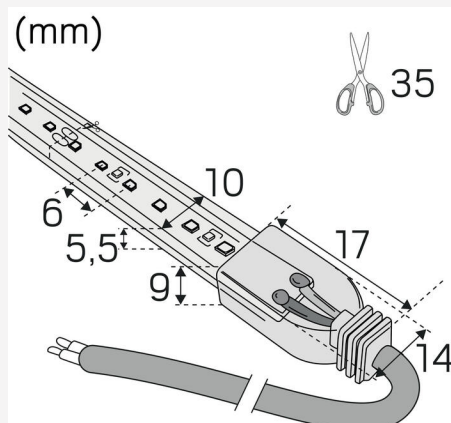

LEDSTRIP RX HD IP67 24V 4000K LPM

Professional LEDstrip with close LED spacing to create a homogenous light with opal cover - also for low profiles. High lumen output and very good colour rendering, Ra>90 Comes with 2 m of connecting cable at each end, 2pcs shrink hoses, 10pcs clips, 20pcs screws and self-adhesive tape for easy installation. Also available made to measure in optional lengths. Upon request, running meters with connection cables are delivered according to your specifications; running meters are delivered as standard without connection cables. Drivers are ordered separately according to required dimmer technology and placing.

MEASUREMENT AND INSTALLATION

Operating Environment:	Indoor / wet locations, Outdoor
IP Degree of Protection:	67
Protection Class:	III
Installation:	Surface mounted
Mounting Installation:	Self Adhesive Tape, Clips
Approval Marks:	CE
Length (mm):	1000
Width (mm):	10
Height (mm):	6
Weight (kg):	0,083

LEDSTRIPS

Min. Bend Radius (mm):	60
Min. Length (m):	0,036
Max. Length (m):	10
Cutting Increments (mm):	35,7

Hide-a-lite

7506461

13
kWh/1000h