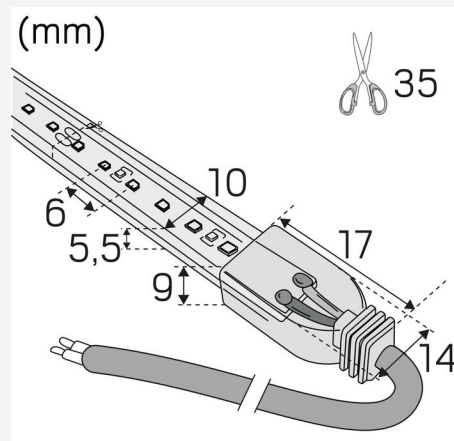

LEDSTRIP RX HD IP67 24V 4000K LPM

Professional LEDstrip with close LED spacing to create a homogenous light with opal cover - also for low profiles. High lumen output and very good colour rendering, Ra>90 Comes with 2 m of connecting cable at each end, 2pcs shrink hoses, 10pcs clips, 20pcs screws and self-adhesive tape for easy installation. Also available made to measure in optional lengths. Upon request, running meters with connection cables are delivered according to your specifications; running meters are delivered as standard without connection cables. Drivers are ordered separately according to required dimmer technology and placing.

MEASUREMENT AND INSTALLATION

Operating Environment:	Indoor / wet locations, Outdoor
IP Degree of Protection:	67
Protection Class:	III
Installation:	Surface mounted
Mounting Installation:	Self Adhesive Tape, Clips
Approval Marks:	CE
Length (mm):	1000
Width (mm):	10
Height (mm):	6
Weight (kg):	0,083

LEDSTRIPS

Min. Bend Radius (mm):	60
Min. Length (m):	0,036
Max. Length (m):	10
Cutting Increments (mm):	35,7

Hide-a-lite

7506461

13
kWh/1000h