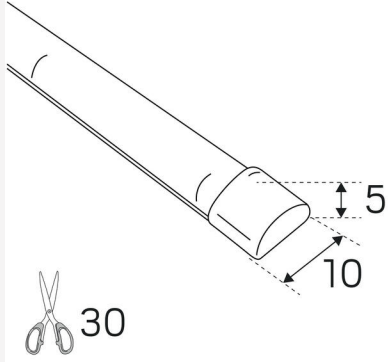

LEDSTRIP 24V LINE IP67 OPAL MIDLUM 3000K 5M

LEDstrip with encapsulated opal coloured casing in silicone, which creates an evenly lit line with noout profile or cover. COB technology with small gaps between diodes for very good efficiency. Short cutting increments of 30mm and seamless joints make it simple to create custom lengths. Comes as standard in rolls of five metres with 2 m connecting cable at each end, 2pcs end connections, self-adhesive tape for easy installation. Upon request, running meters with connection cables are delivered according to your specifications; running meters are delivered as standard without connection cables. Drivers are ordered separately according to desired dimmer technology and placing. Maximum length 5m.

OPERATION AND CONNECTION

Dimmable:	Yes
Driver Included:	No
Driver Model:	Constant Voltage
Connection (type):	Open Cable End
Length Connection (cm):	200
Connection (mm ²):	2x0,75
Min. Ta (°C):	-25
Max. Ta (°C):	45
Max. Tc (°C):	65

COLOR AND MATERIAL

Material:	Copper, Silicone
Color:	White

MEASUREMENT AND INSTALLATION

Operating Environment:	Indoor / bathroom (ceiling area 1), Outdoor
IP Degree of Protection:	67
Protection Class:	III
Installation:	Surface mounted
Mounting Installation:	Self Adhesive Tape
Approval Marks:	CE
Filament Test IEC 695-2-1(°C):	650
Requires cooling:	No
Length (mm):	5000
Width (mm):	10
Height (mm):	5
Weight (kg):	0,48

LEDSTRIPS

Min. Bend Radius (mm):	50
Min. Length (m):	0,33
Max. Length (m):	5
Cutting Increments (mm):	31,25

(mm)

Hide-a-lite

7506954

50
kWh/1000h