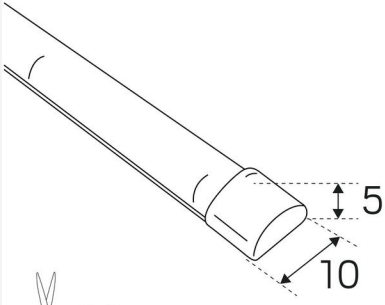

(mm)

Hide-a-lite

7506953

10
kWh/1000h

2019/2015