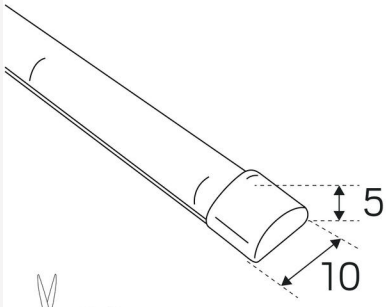

LEDSTRIP 24V LINE IP67 OPAL MIDLUM 3000K LPM

LEDstrip with encapsulated opal coloured casing in silicone, which creates an evenly lit line with noout profile or cover. COB technology with small gaps between diodes for very good efficiency. Short cutting increments of 30mm and seamless joints make it simple to create custom lengths. Comes as standard in rolls of five metres with 2 m connecting cable at each end, 2pcs end connections, self-adhesive tape for easy installation. Upon request, running meters with connection cables are delivered according to your specifications; running meters are delivered as standard without connection cables. Drivers are ordered separately according to desired dimmer technology and placing. Maximum length 5m.

Operating Environment:	Indoor / bathroom (ceiling area 1), Outdoor
IP Degree of Protection:	67
Protection Class:	III
Installation:	Surface mounted
Mounting Installation:	Self Adhesive Tape
Approval Marks:	CE
Filament Test IEC 695-2-1(°C):	650
Requires cooling:	No
Length (mm):	1000
Width (mm):	10
Height (mm):	5
Weight (kg):	0,096

LEDSTRIPS

Min. Bend Radius (mm):	50
Min. Length (m):	0,33
Max. Length (m):	5
Cutting Increments (mm):	31,25

(mm)

Hide-a-lite

7506955

10
kWh/1000h

2019/2015