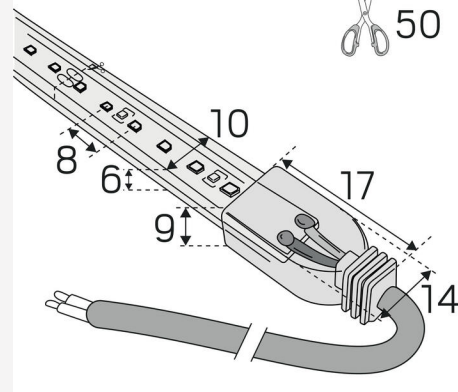

LEDSTRIP 24V IP67 MIDLUM 2700K LPM

Basic version of our 24V LEDstrip, with 120 LED/m there is lots of light and good efficiency. The smaller gap between diodes gives a homogeneous light with opal cover also in lower profiles. Comes in 5m lengths with self-adhesive tape, 2m connecting cable at each end, 2 x 10stpcs 10cm shrink hoses, 10pcs clips and 20pcs screws. Also available made to measure in optional lengths with 50mm cut-off intervals and maximum length 10m. Drivers are ordered separately according to required dimmer technology and placing.

MEASUREMENT AND INSTALLATION

Operating Environment:	Indoor / bathroom (ceiling area 1), Outdoor
IP Degree of Protection:	67
Protection Class:	III
Installation:	Surface mounted
Mounting Installation:	Clips, Self Adhesive Tape
Approval Marks:	CE
Requires cooling:	No
Length (mm):	1000
Width (mm):	10
Height (mm):	6
Weight (kg):	0,08

LEDSTRIPS

Min. Bend Radius (mm):	30
Min. Length (m):	0,05
Max. Length (m):	10
Cutting Increments (mm):	50

(mm)

Hide-a-lite

7507430

12
kWh/1000h