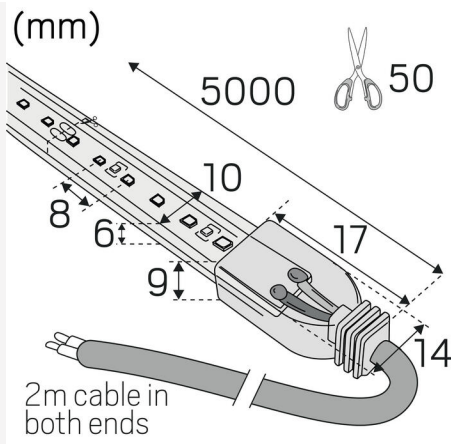

LEDSTRIP 24V IP67 MIDLUM 3000K 5M

Basic version of our 24V LEDstrip, with 120 LED/m there is lots of light and good efficiency. The smaller gap between diodes gives a homogeneous light with opal cover also in lower profiles. Comes in 5m lengths with self-adhesive tape, 2m connecting cable at each end, 2 x 10stpcs 10cm shrink hoses, 10pcs clips and 20pcs screws. Also available made to measure in optional lengths with 50mm cut-off intervals and maximum length 10m. Drivers are ordered separately according to required dimmer technology and placing.

OPERATION AND CONNECTION

Dimmable:	Yes
Driver Included:	No
Driver Model:	Constant Voltage
Connection (type):	Cable
Length Connection (cm):	200
Connection (mm ²):	2x0,5
Min. Ta (°C):	-20
Max. Ta (°C):	45
Max. Tc (°C):	75

COLOR AND MATERIAL

Material:	Copper
Color:	White
Environmental Assessment:	Byggvarubedömningen

MEASUREMENT AND INSTALLATION

Operating Environment:	Indoor / bathroom (ceiling area 1), Outdoor
IP Degree of Protection:	67
Protection Class:	III
Installation:	Surface mounted
Mounting Installation:	Clips, Self Adhesive Tape
Approval Marks:	CE
Requires cooling:	No
Length (mm):	5000
Width (mm):	10
Height (mm):	6
Weight (kg):	0,56

LEDSTRIPS

Min. Bend Radius (mm):	30
Min. Length (m):	0,05
Max. Length (m):	10
Cutting Increments (mm):	50

included

Hide-a-lite

7507431

A

B

C