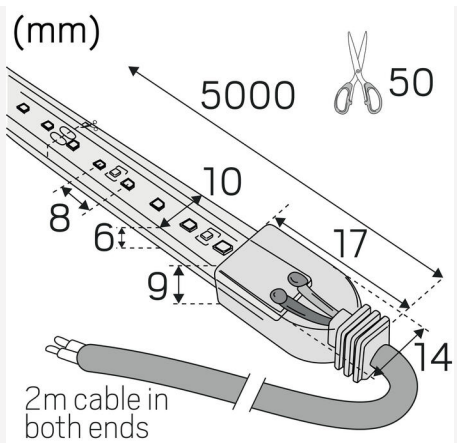

LEDSTRIP 24V IP67 MIDLUM 4000K 5M

Basic version of our 24V LEDstrip, with 120 LED/m there is lots of light and good efficiency. The smaller gap between diodes gives a homogeneous light with opal cover also in lower profiles. Comes in 5m lengths with self-adhesive tape, 2m connecting cable at each end, 2 x 10stpcs 10cm shrink hoses, 10pcs clips and 20pcs screws. Also available made to measure in optional lengths with 50mm cut-off intervals and maximum length 10m. Drivers are ordered separately according to required dimmer technology and placing.

OPERATION AND CONNECTION

Dimmable:	Yes
Driver Included:	No
Driver Model:	Constant Voltage
Connection (type):	Cable
Length Connection (cm):	200
Connection (mm ²):	2x0,5
Min. Ta (°C):	-20
Max. Ta (°C):	45
Max. Tc (°C):	75

COLOR AND MATERIAL

Material:	Copper
Color:	White
Environmental Assessment:	Byggvarubedömningen

MEASUREMENT AND INSTALLATION

Operating Environment:	Indoor / bathroom (ceiling area 1), Outdoor
IP Degree of Protection:	67
Protection Class:	III
Installation:	Surface mounted
Mounting Installation:	Clips, Self Adhesive Tape
Approval Marks:	CE
Requires cooling:	No
Length (mm):	5000
Width (mm):	10
Height (mm):	6
Weight (kg):	0,56

LEDSTRIPS

Min. Bend Radius (mm):	30
Min. Length (m):	0,05
Max. Length (m):	10
Cutting Increments (mm):	50

included

Hide-a-lite

7507433

60
kWh/1000h