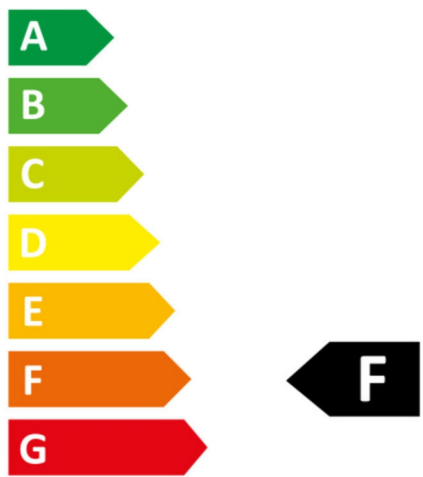

Hide-a-lite

LEDstrip 24V Midlum 3000K