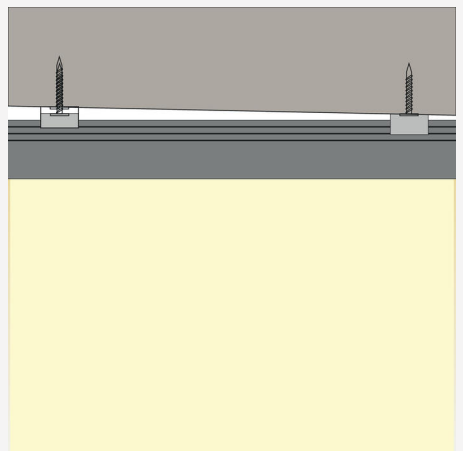

PROFILE-U HIGH ALU 2M

Universal profile mainly for surface mounting. Complete with cover to protect and change appearance and light pattern. With the Opal Cover, an even light is created without any spots, perfect for creating uniform lines of light. Any unevenness on the installation surface when installing with clips is adjusted with the three grooves in the profile. Refer to the tabular summary under the document tab for suitable LEDstrips.

DESCRIPTION

GTIN: 7392971121390
Item Name: Profile-U High Alu 2m

COLOR AND MATERIAL

Material: Aluminium
Color: Aluminum
Environmental Assessment: Byggvarubedömningen
Available in special color: Yes

MEASUREMENT AND INSTALLATION

Operating Environment: Indoor / wet locations, Outdoor
Installation: Surface mounted
Mounting Installation: Clips
Width (mm): 19
Height (mm): 20
Depth (mm): 2010
Weight (kg): 0,7

(mm)