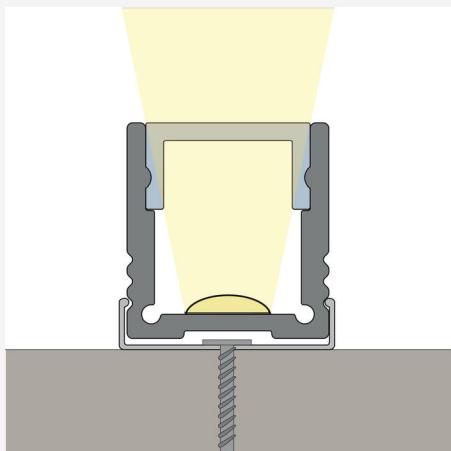

PROFILE-U HIGH ALU 2M

Universal profile mainly for surface mounting. Complete with cover to protect and change appearance and light pattern. With the Opal Cover, an even light is created without any spots, perfect for creating uniform lines of light. Any unevenness on the installation surface when installing with clips is adjusted with the three grooves in the profile. Refer to the tabular summary under the document tab for suitable LEDstrips.

DESCRIPTION

GTIN: 7392971121390
Item Name: Profile-U High Alu 2m

COLOR AND MATERIAL

Material: Aluminium
Color: Aluminum
Environmental Assessment: Byggvarubedömningen
Available in special color: Yes

MEASUREMENT AND INSTALLATION

Operating Environment: Indoor / wet locations, Outdoor
Installation: Surface mounted
Mounting Installation: Clips
Width (mm): 19
Height (mm): 20
Depth (mm): 2010
Weight (kg): 0,7

(mm)