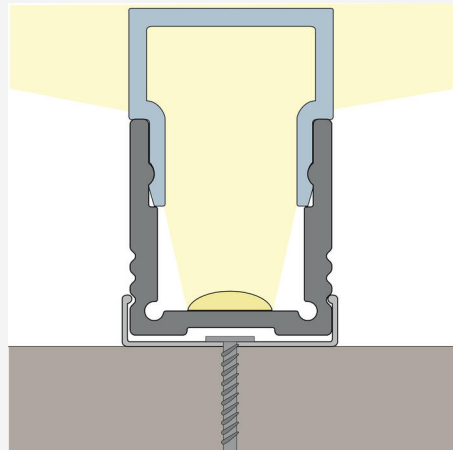

PROFILE-U HIGH ALU 2M

Universal profile mainly for surface mounting. Complete with cover to protect and change appearance and light pattern. With the Opal Cover, an even light is created without any spots, perfect for creating uniform lines of light. Any unevenness on the installation surface when installing with clips is adjusted with the three grooves in the profile. Refer to the tabular summary under the document tab for suitable LEDstrips.

DESCRIPTION

GTIN: 7392971121390
Item Name: Profile-U High Alu 2m

COLOR AND MATERIAL

Material: Aluminium
Color: Aluminum
Environmental Assessment: Byggvarubedömningen
Available in special color: Yes

MEASUREMENT AND INSTALLATION

Operating Environment: Indoor / wet locations, Outdoor
Installation: Surface mounted
Mounting Installation: Clips
Width (mm): 19
Height (mm): 20
Depth (mm): 2010
Weight (kg): 0,7

(mm)