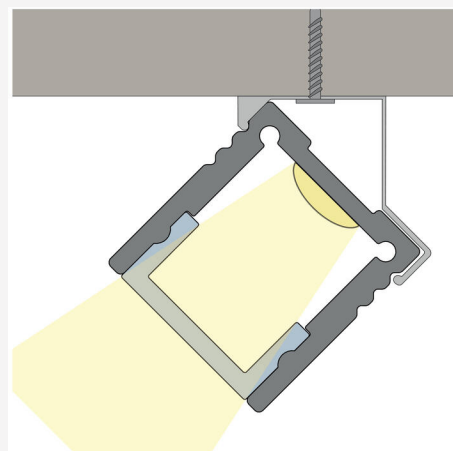

PROFILE-U HIGH ALU 2M

Universal profile mainly for surface mounting. Complete with cover to protect and change appearance and light pattern. With the Opal Cover, an even light is created without any spots, perfect for creating uniform lines of light. Any unevenness on the installation surface when installing with clips is adjusted with the three grooves in the profile. Refer to the tabular summary under the document tab for suitable LEDstrips.

DESCRIPTION

GTIN: 7392971121390
Item Name: Profile-U High Alu 2m

COLOR AND MATERIAL

Material: Aluminium
Color: Aluminum
Environmental Assessment: Byggvarubedömningen
Available in special color: Yes

MEASUREMENT AND INSTALLATION

Operating Environment: Indoor / wet locations, Outdoor
Installation: Surface mounted
Mounting Installation: Clips
Width (mm): 19
Height (mm): 20
Depth (mm): 2010
Weight (kg): 0,7

(mm)