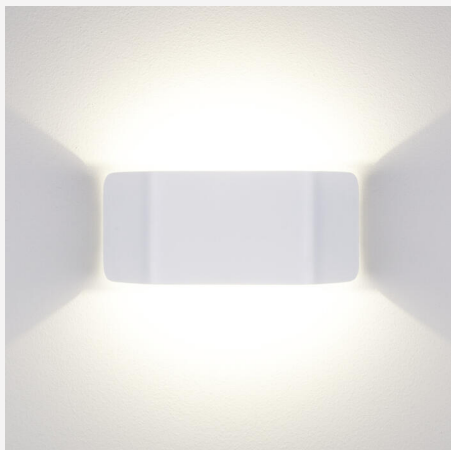

SHADE WHITE 3000K

Modern LED luminaire with retro-look and pleasant indirect up and downlight, giving a decorative light pattern on the wall. Perfect as decorative lighting in both private and public areas. Versions available in wood veneer or white enamel aluminium. Comes complete with integrated dimmable driver. Dimmable with the most commonly available dimmers on the market.

DESCRIPTION

GTIN:	7392971129426
Item Name:	Shade White 3000K
Warranty:	5 years

LIGHT TECHNICAL DATA

Max. Luminaire Lumen (lm):	530
Light Source:	LED
Replaceability:	Replaceable LED by professional, Replaceable Control gear by professional
LED Colour:	Warm White
Colour Temperature (K):	3000
Colour Rendering Index (Ra):	>90
Colour Consistency (SDCM):	3
Beam Angle (°):	150
Light sharing:	Symmetric
Light Outlet:	Indirect
Number of Lamps (pcs):	1
Number of LED (pcs):	1
Life Time:	h Ta °C
Nominal Life Time (h):	50000
Flicker (PstLM):	0,04
Stroboscopic effect (SVM):	0,03

COLOR AND MATERIAL

Material:	Aluminium
Color:	White
Environmental Assessment:	Byggvarubedömningen

MEASUREMENT AND INSTALLATION

Operating Environment:	Indoor / dry locations
IP Degree of Protection:	20
Protection Class:	I
Installation:	Surface mounted
Mounting Installation:	Screw Mounting
Approval Marks:	CE
Width (mm):	220
Height (mm):	95
Depth (mm):	68
Weight (kg):	0,7