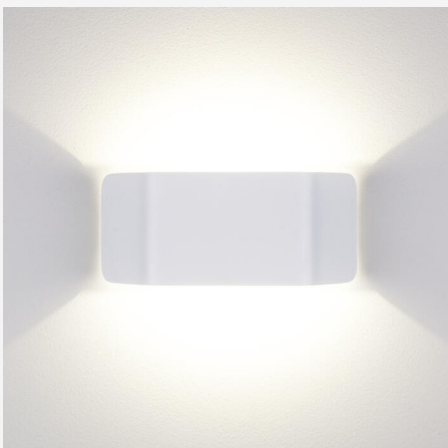

SHADE WHITE 3000K

Modern LED luminaire with retro-look and pleasant indirect up and downlight, giving a decorative light pattern on the wall. Perfect as decorative lighting in both private and public areas. Versions available in wood veneer or white enamel aluminium. Comes complete with integrated dimmable driver. Dimmable with the most commonly available dimmers on the market.

DESCRIPTION

GTIN:	7392971129426
Item Name:	Shade White 3000K
Warranty:	5 years

LIGHT TECHNICAL DATA

Max. Luminaire Lumen (lm):	530
Light Source:	LED
Light Source Included:	Yes
Replaceability:	Replaceable LED by professional, Replaceable Control gear by professional
LED Colour:	Warm White
Colour Temperature (K):	3000
Colour Rendering Index (Ra):	>90
Colour Consistency (SDCM):	3
Beam Angle (°):	150
Light sharing:	Symmetric
Light Outlet:	Indirect
Number of Lamps (pcs):	1
Number of LED (pcs):	1
Life Time:	h Ta °C
Nominal Life Time (h):	50000
Flicker (PstLM):	0,04
Stroboscopic effect (SVM):	0,03

COLOR AND MATERIAL

Material:	Aluminium
Color:	White

MEASUREMENT AND INSTALLATION

Operating Environment:	Indoor / dry locations
IP Degree of Protection:	20
Protection Class:	I
Installation:	Surface mounted
Mounting Installation:	Screw Mounting
Approval Marks:	CE
Width (mm):	220
Height (mm):	95
Depth (mm):	68
Weight (kg):	0,7