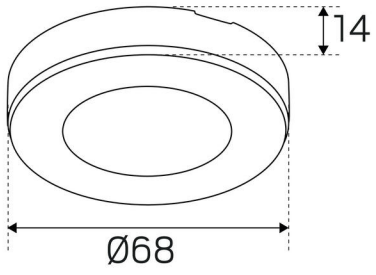

MEASUREMENT AND INSTALLATION

Operating Environment:	Indoor / bathroom (ceiling area 1)
IP Degree of Protection:	44
Protection Class:	III
Installation:	Built-in, Surface mounted
Mounting Installation:	Tension Spring
Ceiling Thickness Interval (mm):	3mm
Fire Safety Marks:	MM-mark, Not in insulation without protection cover
Approval Marks:	CE
Height (mm):	11
Diameter (mm):	68
Weight (kg):	0,045
Min. Built-in (mm):	Ø57x9
Height Recessed Part (mm):	9
Height Exterior Part (mm):	2
Built-in Ø (mm):	57mm