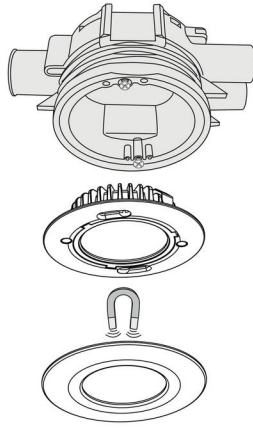

1208 12V WHITE 3000K

Dimmable LED downlight IP44 for connection to 12V AC/DC. Perfect fixture for installation in appliance box with keyhole mounting or in normal 57-60mm cut-out with tension springs. Push-in terminals integrated in the back cover makes it easy to use existing wiring, transformer and dimmer when changing older halogen fittings. Connects to 12V AC/DC (only dimmable with AC). Can be dimmed with our standard dimmers.

OPERATION AND CONNECTION

Dimmable:	Yes (only AC)
Driver Included:	No
Driver Model:	Constant Voltage, Halogen Transformer
Connection (type):	Quick Terminal
Connection (mm2):	2x0,5-1,5
Min. Ta (°C):	-15
Max. Ta (°C):	40
Max. Tc (°C):	105

COLOR AND MATERIAL

Material:	Diecasted, Aluminium
Color:	White
Environmental Assessment:	Byggvarubedömningen

MEASUREMENT AND INSTALLATION

Operating Environment:	Indoor / bathroom (ceiling area 1)
IP Degree of Protection:	44
Protection Class:	III
Installation:	Built-in, Surface mounted
Mounting Installation:	Tension Spring
Fire Safety Marks:	MM-mark, Not in insulation without protection cover
Protection Cover:	7466700, 7466701, 7466702
Approval Marks:	CE
Height (mm):	22
Diameter (mm):	82
Weight (kg):	0,093
Min. Built-in (mm):	Ø58x18
Height Recessed Part (mm):	18
Height Exterior Part (mm):	4
Built-in Ø (mm):	58-62mm