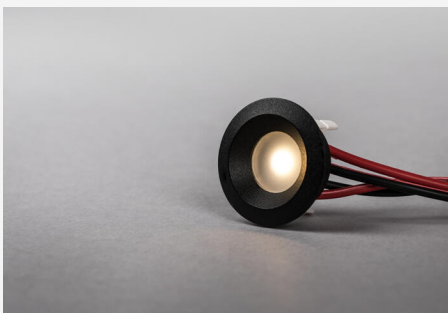

CORE SMART 120° BLACK 2700K

Small, exclusive accent luminaire of the highest quality for indoor use with integrated push-in terminal for simplified and smart series connection, eliminates the hassle of external joints and minimises sources of faults and simplifies troubleshooting. Recessed light spot makes the luminaire glare free. A good alternative when a 120° beam angle is wanted. Attractive as a decor light recessed into window nooks, shelves and furniture, or for surface mounting with the Core Smart Spacer Ring accessory.

DESCRIPTION

GTIN:	7392971134239
Item Name:	Core Smart 120° Black 2700K
Warranty:	5 years

LIGHT TECHNICAL DATA

Max. Luminaire Lumen (lm):	55
Light Source:	LED
Light Source Included:	Yes
Replaceability:	Non-replaceable LED
LED Colour:	Warm White
Colour Temperature (K):	2700
Colour Rendering Index (Ra):	>90
Colour Consistency (SDCM):	3
Luminous Intensity (cd):	25
Beam Angle (°):	120
Light sharing:	Symmetric
Light Outlet:	Direct
Number of Lamps (pcs):	1
Number of LED (pcs):	1
Life Time:	L70 90000h Ta 25°C
Nominal Life Time (h):	90000

COLOR AND MATERIAL

Material:	Aluminium
Color:	Black
Environmental Assessment:	Byggvarubedömningen

MEASUREMENT AND INSTALLATION

Operating Environment:	Indoor / bathroom (ceiling area 1)
IP Degree of Protection:	44
Protection Class:	III
Installation:	Built-in
Mounting Installation:	Tension Spring
Height Surface Mounted (mm):	30
Fire Safety Marks:	Not in insulation without protection cover
Approval Marks:	CE
Filament Test IEC 695-2-1(°C):	650
Height (mm):	19
Diameter (mm):	30
Weight (kg):	0,0105
Min. Built-in (mm):	Ø25x13
Height Recessed Part (mm):	17
Height Exterior Part (mm):	3
Built-in Ø (mm):	25mm