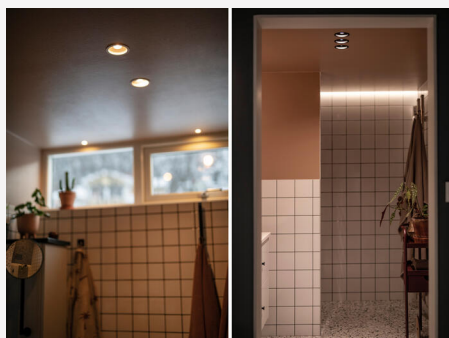

OPERATION AND CONNECTION

Dimmable:	Yes
Type of Dimming:	Trailing Edge
Driver Included:	Yes
Driver Model:	Constant Current
Driver Type:	Stand Alone
Driver Manufacturer:	Hide-a-lite
Connection (type):	Quick Terminal
Connection (mm2):	3x0,5-2,5
Through Wiring:	Yes
Strain Relief:	Yes
Power Factor λ:	0,9
Efficiency (%):	81
Power loss (W):	1,1
Constant Current (mA):	145
Min. Ta (°C):	-20
Max. Ta (°C):	40
Max. Tc (°C):	90
Dimming secondary side:	AM
Fuse B10 (pcs):	100
Fuse B16 (pcs):	160
Fuse C10 (pcs):	100
Fuse C16 (pcs):	160

COLOR AND MATERIAL

Material:	Aluminium
Color:	White
Environmental Assessment:	Byggvarubedömningen

MEASUREMENT AND INSTALLATION

Operating Environment:	Indoor / bathroom (ceiling area 1), Outdoor
IP Degree of Protection:	44
Protection Class:	II
Installation:	Built-in
Mounting Installation:	Mounting Spring
Ceiling Thickness Interval (mm):	3-26mm
Fire Safety Marks:	Approved for installation against insulation
Protection Cover:	7466700, 7466701, 7466702
Approval Marks:	CE, SELV
Filament Test IEC 695-2-1(°C):	650
Height (mm):	40
Diameter (mm):	95
Weight (kg):	0,23
Min. Built-in (mm):	180x150x28
Height Recessed Part (mm):	38
Height Exterior Part (mm):	2
Built-in Ø (mm):	80-85mm