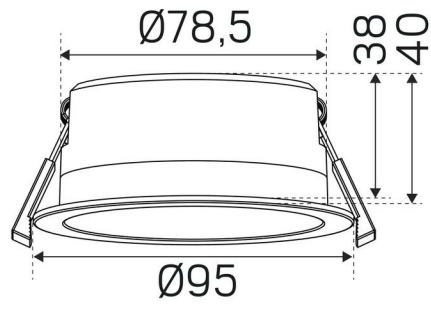

COLOR AND MATERIAL

Material:	Aluminium
Color:	White
Environmental Assessment:	Byggvarubedömningen

MEASUREMENT AND INSTALLATION

Operating Environment:	Indoor / bathroom (ceiling area 1), Outdoor
IP Degree of Protection:	44
Protection Class:	II
Installation:	Built-in
Mounting Installation:	Mounting Spring
Ceiling Thickness Interval (mm):	3-26mm
Fire Safety Marks:	Approved for installation against insulation
Protection Cover:	7466700, 7466701, 7466702
Approval Marks:	CE, SELV
Filament Test IEC 695-2-1(°C):	650
Height (mm):	40
Diameter (mm):	95
Weight (kg):	0,23
Min. Built-in (mm):	180x150x28
Height Recessed Part (mm):	38
Height Exterior Part (mm):	2
Built-in Ø (mm):	80-85mm

(mm)

(mm)