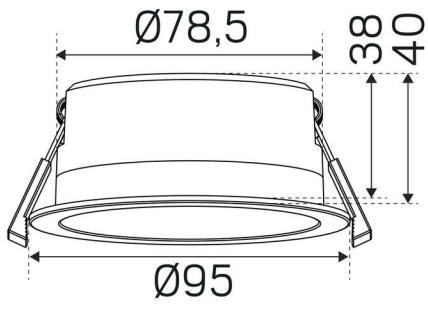

COLOR AND MATERIAL

Material:	Aluminium
Color:	Black
Environmental Assessment:	Byggvarubedömningen

MEASUREMENT AND INSTALLATION

Operating Environment:	Indoor / bathroom (ceiling area 1), Outdoor
IP Degree of Protection:	44
Protection Class:	II
Installation:	Built-in
Mounting Installation:	Mounting Spring
Ceiling Thickness Interval (mm):	3-26mm
Fire Safety Marks:	Approved for installation against insulation
Protection Cover:	7466700, 7466701, 7466702
Approval Marks:	CE, SELV
Filament Test IEC 695-2-1(°C):	650
Height (mm):	40
Diameter (mm):	95
Weight (kg):	0,23
Min. Built-in (mm):	180x150x28
Height Recessed Part (mm):	38
Height Exterior Part (mm):	2
Built-in Ø (mm):	80-85mm

(mm)

(mm)