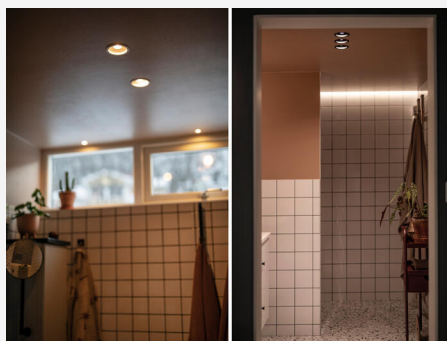

OPERATION AND CONNECTION

Dimmable:	Yes
Type of Dimming:	Trailing Edge
Driver Included:	Yes
Driver Model:	Constant Current
Driver Type:	Stand Alone
Driver Manufacturer:	Hide-a-lite
Connection (type):	Quick Terminal
Connection (mm2):	3x0,5-2,5
Through Wiring:	Yes
Strain Relief:	Yes
Power Factor λ:	0,9
Efficiency (%):	81
Power loss (W):	1,1
Constant Current (mA):	145
Min. Ta (°C):	-20
Max. Ta (°C):	40
Max. Tc (°C):	90
Dimming secondary side:	AM
Fuse B10 (pcs):	100
Fuse B16 (pcs):	160
Fuse C10 (pcs):	100
Fuse C16 (pcs):	160

COLOR AND MATERIAL

Material:	Aluminium
Color:	Black
Environmental Assessment:	Byggvarubedömningen

MEASUREMENT AND INSTALLATION

Operating Environment:	Indoor / bathroom (ceiling area 1), Outdoor
IP Degree of Protection:	44
Protection Class:	II
Installation:	Built-in
Mounting Installation:	Mounting Spring
Ceiling Thickness Interval (mm):	3-26mm
Fire Safety Marks:	Approved for installation against insulation
Protection Cover:	7466700, 7466701, 7466702
Approval Marks:	CE, SELV
Filament Test IEC 695-2-1(°C):	650
Height (mm):	40
Diameter (mm):	95
Weight (kg):	0,23
Min. Built-in (mm):	180x150x28
Height Recessed Part (mm):	38
Height Exterior Part (mm):	2
Built-in Ø (mm):	80-85mm