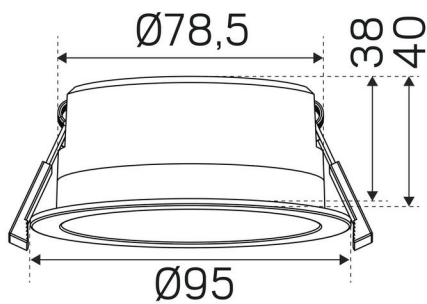

COLOR AND MATERIAL

Material:	Aluminium
Color:	Black
Environmental Assessment:	Byggvarubedömningen

MEASUREMENT AND INSTALLATION

Operating Environment:	Indoor / bathroom (ceiling area 1), Outdoor
IP Degree of Protection:	44
Protection Class:	II
Installation:	Built-in
Mounting Installation:	Mounting Spring
Ceiling Thickness Interval (mm):	3-26mm
Fire Safety Marks:	Approved for installation against insulation
Protection Cover:	7466700, 7466701, 7466702
Approval Marks:	CE, SELV
Filament Test IEC 695-2-1(°C):	650
Height (mm):	40
Diameter (mm):	95
Weight (kg):	0,23
Min. Built-in (mm):	180x150x28
Height Recessed Part (mm):	38
Height Exterior Part (mm):	2
Built-in Ø (mm):	80-85mm

(mm)

(mm)