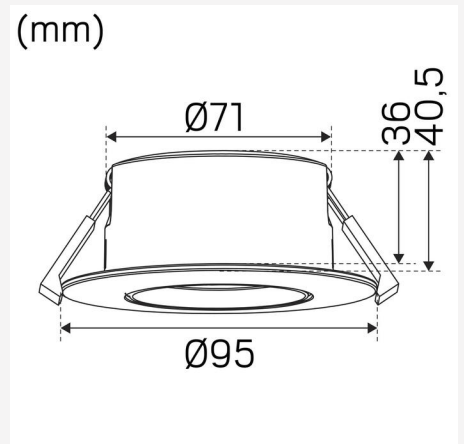

COLOR AND MATERIAL

Material:	Aluminium
Color:	White
Environmental Assessment:	Byggarubedömningen

MEASUREMENT AND INSTALLATION

Operating Environment:	Indoor / bathroom (ceiling area 1), Outdoor
IP Degree of Protection:	44
Protection Class:	II
Installation:	Ceiling, Built-in
Mounting Installation:	Mounting Spring
Ceiling Thickness Interval (mm):	3-26mm
Fire Safety Marks:	Approved for installation against insulation
Protection Cover:	7466700, 7466701, 7466702
Approval Marks:	CE
Filament Test IEC 695-2-1(°C):	650
Height (mm):	40
Diameter (mm):	95
Weight (kg):	0,245
Min. Built-in (mm):	170x120x38
Height Recessed Part (mm):	36
Height Exterior Part (mm):	4
Built-in Ø (mm):	73-85mm

(mm)