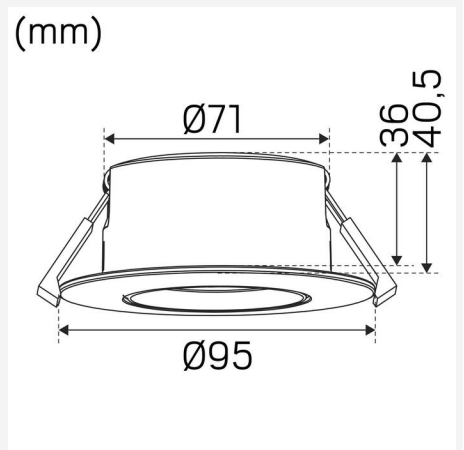

COLOR AND MATERIAL

Material:	Aluminium
Color:	Black
Environmental Assessment:	Byggvarubedömningen

MEASUREMENT AND INSTALLATION

Operating Environment:	Indoor / bathroom (ceiling area 1), Outdoor
IP Degree of Protection:	44
Protection Class:	II
Installation:	Ceiling, Built-in
Mounting Installation:	Mounting Spring
Ceiling Thickness Interval (mm):	3-26mm
Fire Safety Marks:	Approved for installation against insulation
Protection Cover:	7466700, 7466701, 7466702
Approval Marks:	CE
Filament Test IEC 695-2-1(°C):	650
Height (mm):	40
Diameter (mm):	95
Weight (kg):	0,245
Min. Built-in (mm):	170x120x38
Height Recessed Part (mm):	36
Height Exterior Part (mm):	4
Built-in Ø (mm):	73-85mm

(mm)