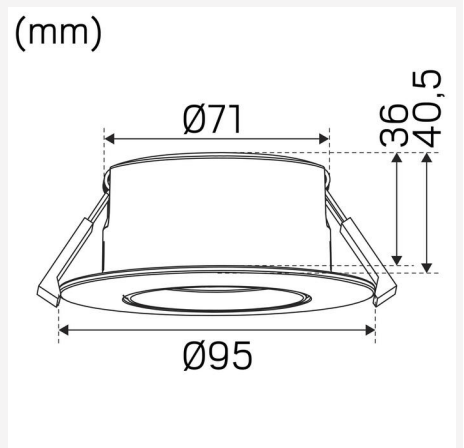

COLOR AND MATERIAL

Material:	Aluminium
Color:	Black
Environmental Assessment:	Byggarubedömningen

MEASUREMENT AND INSTALLATION

Operating Environment:	Indoor / bathroom (ceiling area 1), Outdoor
IP Degree of Protection:	44
Protection Class:	II
Installation:	Ceiling, Built-in
Mounting Installation:	Mounting Spring
Ceiling Thickness Interval (mm):	3-26mm
Fire Safety Marks:	Approved for installation against insulation
Protection Cover:	7466700, 7466701, 7466702
Approval Marks:	CE
Filament Test IEC 695-2-1(°C):	650
Height (mm):	40
Diameter (mm):	95
Weight (kg):	0,245
Min. Built-in (mm):	170x120x38
Height Recessed Part (mm):	36
Height Exterior Part (mm):	4
Built-in Ø (mm):	73-85mm

(mm)