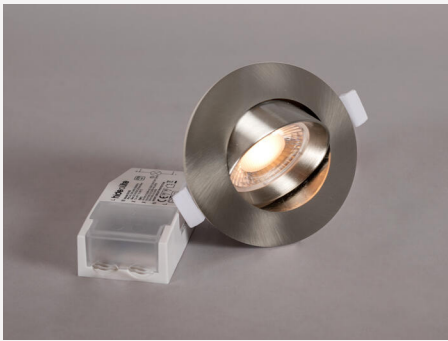

MEASUREMENT AND INSTALLATION

Operating Environment:	Indoor / bathroom (ceiling area 1), Outdoor
IP Degree of Protection:	44
Protection Class:	II
Installation:	Ceiling, Built-in
Mounting Installation:	Mounting Spring
Ceiling Thickness Interval (mm):	3-26mm
Fire Safety Marks:	Approved for installation against insulation
Protection Cover:	7466700, 7466701, 7466702
Approval Marks:	CE
Filament Test IEC 695-2-1(°C):	650
Height (mm):	40
Diameter (mm):	95
Weight (kg):	0,245
Min. Built-in (mm):	170x120x38
Height Recessed Part (mm):	36
Height Exterior Part (mm):	4
Built-in Ø (mm):	73-85mm