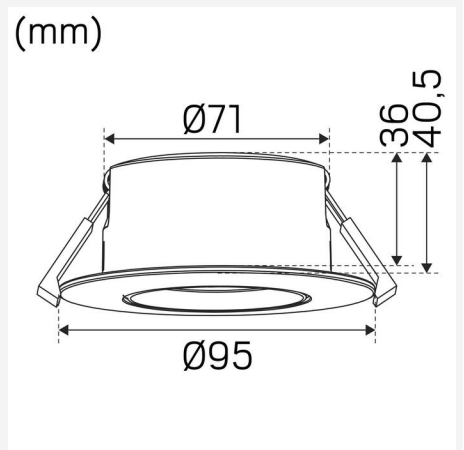

COLOR AND MATERIAL

Material:	Aluminium
Color:	Brushed Steel
Environmental Assessment:	Byggvarubedömningen

MEASUREMENT AND INSTALLATION

Operating Environment:	Indoor / bathroom (ceiling area 1), Outdoor
IP Degree of Protection:	44
Protection Class:	II
Installation:	Ceiling, Built-in
Mounting Installation:	Mounting Spring
Ceiling Thickness Interval (mm):	3-26mm
Fire Safety Marks:	Approved for installation against insulation
Protection Cover:	7466700, 7466701, 7466702
Approval Marks:	CE
Filament Test IEC 695-2-1(°C):	650
Height (mm):	40
Diameter (mm):	95
Weight (kg):	0,245
Min. Built-in (mm):	170x120x38
Height Recessed Part (mm):	36
Height Exterior Part (mm):	4
Built-in Ø (mm):	73-85mm

(mm)