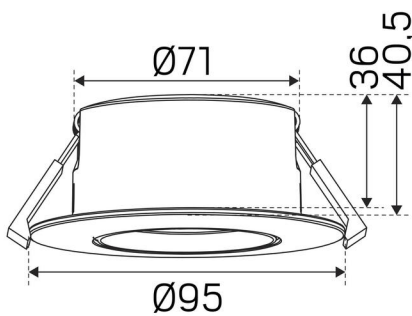

MEASUREMENT AND INSTALLATION

Operating Environment:	Indoor / bathroom (ceiling area 1), Outdoor
IP Degree of Protection:	44
Protection Class:	II
Installation:	Ceiling, Built-in
Mounting Installation:	Mounting Spring
Ceiling Thickness Interval (mm):	3-26mm
Fire Safety Marks:	Approved for installation against insulation
Protection Cover:	7466700, 7466701, 7466702
Approval Marks:	CE
Filament Test IEC 695-2-1(°C):	650
Height (mm):	40
Diameter (mm):	95
Weight (kg):	0,245
Min. Built-in (mm):	170x120x38
Height Recessed Part (mm):	36
Height Exterior Part (mm):	4
Built-in Ø (mm):	73-85mm

(mm)

(mm)