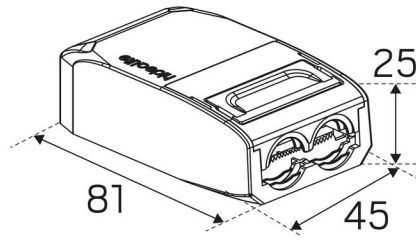

(mm)

hideolite
choice

We focus on sustainability using recycled material for creating innovative luminaires, as well as replaceable LEDs and drivers.

Luminaires built for the future!