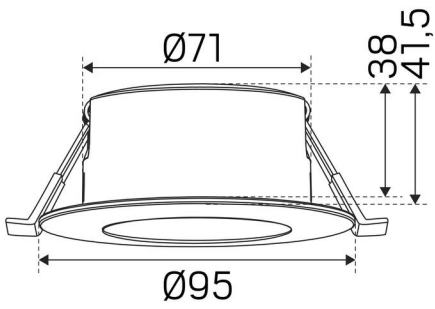

(mm)

(mm)

hideolite
choice

We focus on sustainability using recycled material for creating innovative luminaires, as well as replaceable LEDs and drivers.

Luminaires built for the future!