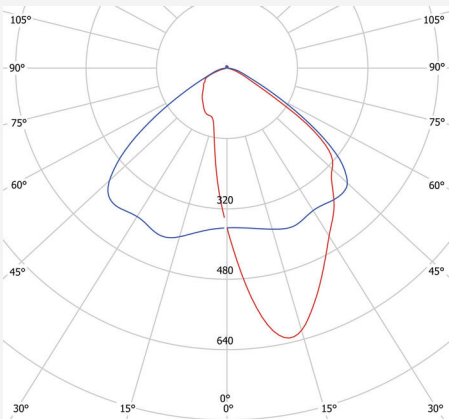

COLOR AND MATERIAL

Material:	Metal, Sheet metal, PMMA
Color:	Aluzinc
Color Cover Ring:	White
Color Code Cover Ring (RAL):	9016
Environmental Assessment:	Byggvarubedömningen

MEASUREMENT AND INSTALLATION

Operating Environment:	Indoor / damp locations
IP Degree of Protection:	23
Protection Class:	I
Installation:	Surface mounted, Wire-cable installation
Mounting Installation:	Screw Mounting, Hook
Approval Marks:	CE, a Hide-a-lite Choice
Filament Test IEC 695-2-1(°C):	650
Length (mm):	1587
Width (mm):	295
Height (mm):	65
Weight (kg):	8,72