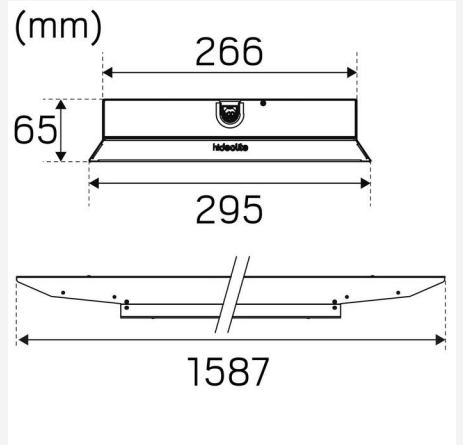

COLOR AND MATERIAL

Material:	Metal, Sheet metal, PMMA
Color:	Aluzinc
Color Cover Ring:	White
Color Code Cover Ring (RAL):	9016
Environmental Assessment:	Byggvarubedömningen

MEASUREMENT AND INSTALLATION

Operating Environment:	Indoor / damp locations
IP Degree of Protection:	23
Protection Class:	I
Installation:	Surface mounted, Wire-cable installation
Mounting Installation:	Screw Mounting, Hook
Approval Marks:	CE, a Hide-a-lite Choice
Filament Test IEC 695-2-1(°C):	650
Length (mm):	1587
Width (mm):	295
Height (mm):	65
Weight (kg):	8,72