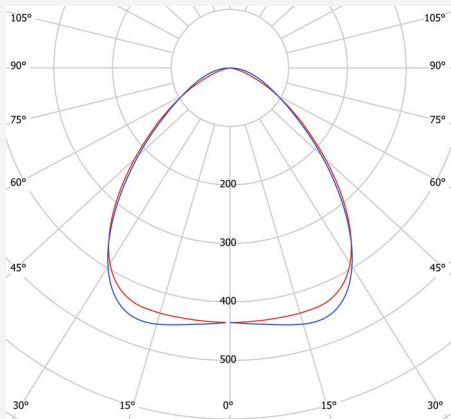

Indline Sport Grid IP23 XXL						
mA	Watt	30°	60°	90°	Asym	
325mA	84W	13100lm	13000lm	12900lm	13300lm	
400mA	104W	15900lm	15700lm	15600lm	16100lm	
500mA*	130W	19300lm	19100lm	18900lm	19500lm	
575mA	150W	22200lm	21900lm	21700lm	22400lm	