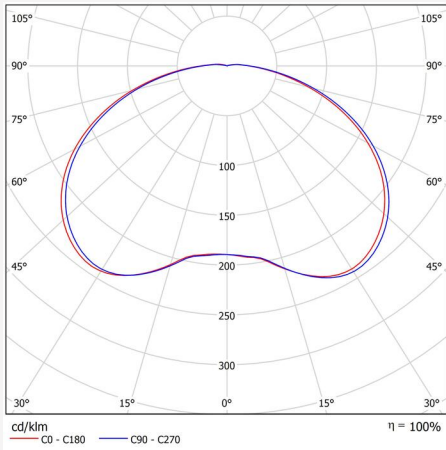

hidealite
choice

We focus on sustainability using recycled material for creating innovative luminaires, as well as replaceable LEDs and drivers.

Luminaires built for the future!