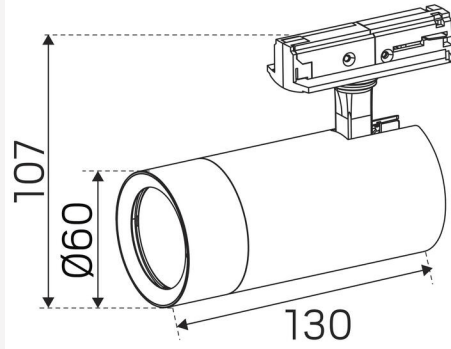

(mm)

36°			2700K		
m	Ø (m)	Lux Emed/Emax			
1m	0,67	1457/1964			
2m	1,35	364/491			
3m	2,03	161/218			
4m	2,71	91/123			
1950cd					

36°			3000K		
m	Ø (m)	Lux Emed/Emax			
1m	0,67	1480/2013			
2m	1,35	370/503			
3m	2,03	164/223			
4m	2,71	93/126			
2000cd					

hidealite
choice

We focus on sustainability using recycled material for creating innovative luminaires, as well as replaceable LEDs and drivers.

Luminaires built for the future!