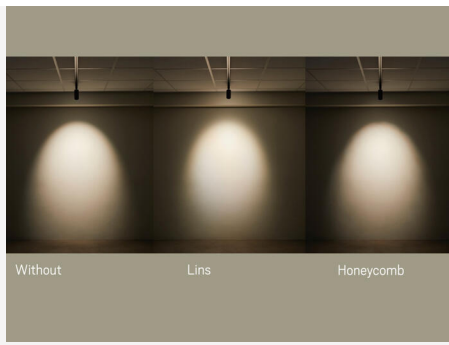

(mm)

36°			2700K		
m	Ø (m)	Lux Emed/Emax			
1m	0,67	1457/1964			
2m	1,35	364/491			
3m	2,03	161/218			
4m	2,71	91/123			
1950cd					

36°			3000K		
m	Ø (m)	Lux Emed/Emax			
1m	0,67	1480/2013			
2m	1,35	370/503			
3m	2,03	164/223			
4m	2,71	93/126			
2000cd					

hidealite
choice

We focus on sustainability using recycled material for creating innovative luminaires, as well as replaceable LEDs and drivers.

Luminaires built for the future!