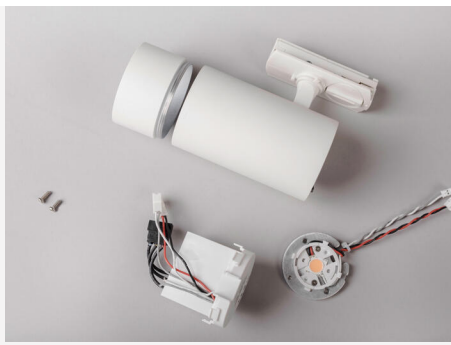

(mm)

36°			2700K		
m	Ø (m)	Lux Emed/Emax			
1m	0,67	1457/1964			
2m	1,35	364/491			
3m	2,03	161/218			
4m	2,71	91/123			
1950cd					

36°			3000K		
m	Ø (m)	Lux Emed/Emax			
1m	0,67	1480/2013			
2m	1,35	370/503			
3m	2,03	164/223			
4m	2,71	93/126			
2000cd					

hidealite
choice

We focus on sustainability using recycled material for creating innovative luminaires, as well as replaceable LEDs and drivers.

Luminaires built for the future!