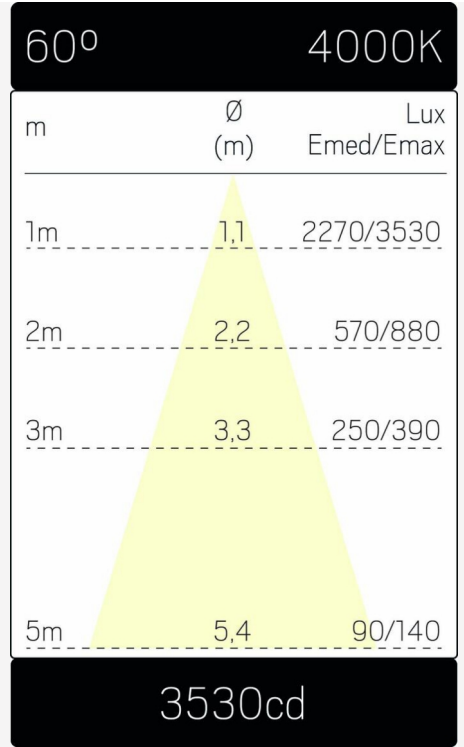

hideolite
choice

We focus on sustainability using recycled material for creating innovative luminaires, as well as replaceable LEDs and drivers.

Luminaires built for the future!