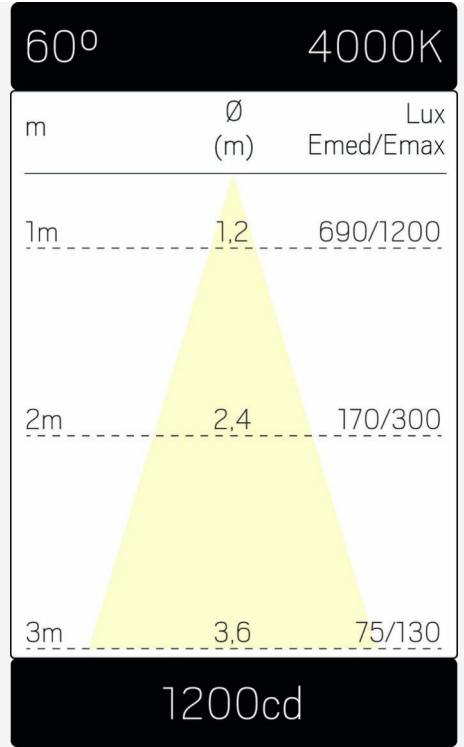

hideolite
choice

We focus on sustainability using recycled material for creating innovative luminaires, as well as replaceable LEDs and drivers.

Luminaires built for the future!