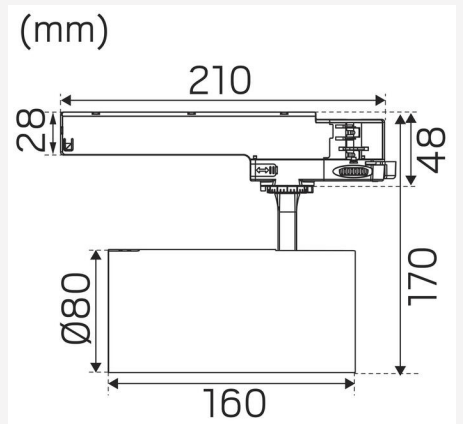

## TECHNICAL DATA

Adjustable:	Yes
Tilttable (°):	90
Rotatable (°):	360
Voltage (type):	AC
Voltage Interval (V):	220...240V
Voltage Nominal (V):	230
Line Frequency (Hz):	50
Power LED (W):	26
Max. Power Luminaire (W):	30
Max. System Power (W):	30
Max. Efficiency Luminaire (lm/W):	73,3
Max. Efficiency System (lm/W):	73,3
Containing light source energy efficiency class (EU) 2019/2015: F	
Eprel registration number:	2053971

## MEASUREMENT AND INSTALLATION

<b>Operating Environment:</b>	Indoor / dry locations
<b>IP Degree of Protection:</b>	20
<b>Protection Class:</b>	II
<b>Installation:</b>	Light-track mounting
<b>Mounting Installation:</b>	3-phase Universal Adapter
<b>Approval Marks:</b>	CE
<b>Filament Test IEC 695-2-1(°C):</b>	650
<b>Length (mm):</b>	210
<b>Height (mm):</b>	170
<b>Diameter (mm):</b>	80
<b>Weight (kg):</b>	0,822

**20°** **3000K**

m	∅ (m)	Lux Emed/Emax
1m	0,36	12096/15706
3m	1,10	1344/1745
5m*	1,83	483/628
7m	2,56	246/320
10m	3,66	121/157

**15700cd**

\*NOTE! The camera has a maximum range of max 5m.

VISION TRACK L / PRO