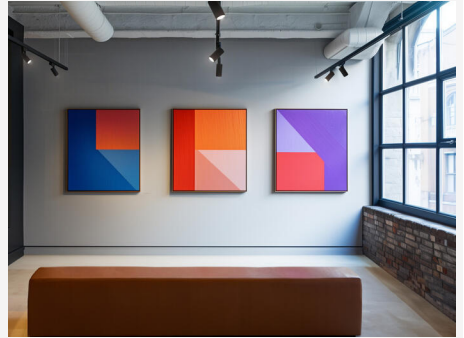

20° **3000K**

m	∅ (m)	Lux Emed/Emax
1m	0,36	12096/15706
3m	1,10	1344/1745
5m*	1,83	483/628
7m	2,56	246/320
10m	3,66	121/157

15700cd

*NOTE! The camera has a maximum range of max 5m.

VISION TRACK L / PRO

Kelvin	Watt	Lumen	
		20°	44°
2700	30	1900	1550
3000	30	2200	1800
4000	26	2000	1550
6500	21	1300	1050
Red	9	180	140
Green	9	550	430
Blue	9	360	290