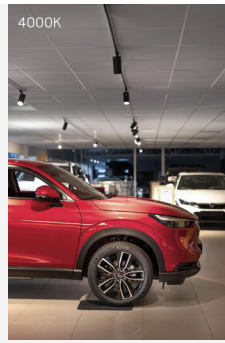

20° **3000K**

m	∅ (m)	Lux Emed/Emax
1m	0,36	12096/15706
3m	1,10	1344/1745
5m*	1,83	483/628
7m	2,56	246/320
10m	3,66	121/157

15700cd

*NOTE! The camera has a maximum range of max 5m.

VISION TRACK L / PRO

Kelvin	Watt	Lumen	
		20°	44°
2700	30	1900	1550
3000	30	2200	1800
4000	26	2000	1550
6500	21	1300	1050
Red	9	180	140
Green	9	550	430
Blue	9	360	290