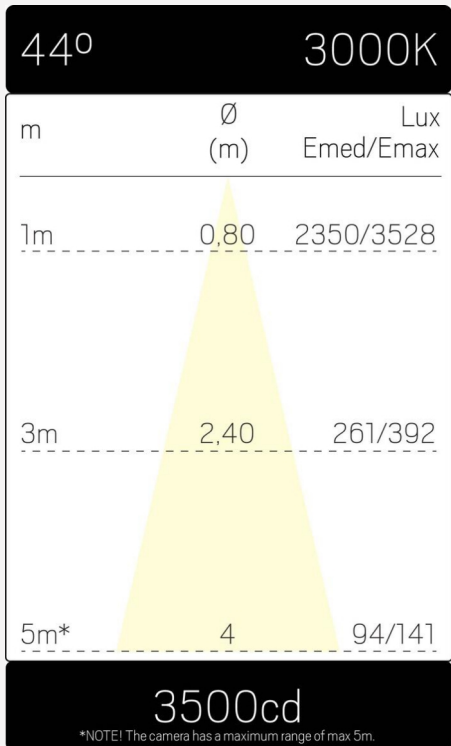

DESCRIPTION

GTIN:	7392971152110
Item Name:	Vision Track L 3-phase Pro 44° White
Warranty:	5 years

LIGHT TECHNICAL DATA

Max. Luminaire Lumen (lm):	1800
Light Source:	LED
Light Source Included:	Yes
Replaceability:	Non-replaceable LED and control gear
Colour Temperature (K):	3000
Range Colour Temperature (K):	2700-6500
Colour Rendering Index (Ra):	>90
Colour Consistency (SDCM):	3
Luminous Intensity (cd):	3500
Beam Angle (°):	44
Light sharing:	Symmetric
Light Outlet:	Direct
Number of Lamps (pcs):	1
Number of LED (pcs):	1
Life Time:	L70 100000h Ta 30°C
Nominal Life Time (h):	100000
Lumen maintenance 50 000h:	L90
Lumen maintenance 75 000h:	L80
Lumen maintenance 100 000h:	L70
LLMF @ 50 000h:	0.9
LLMF @ 100 000h:	0.7
Life Time Driver:	50 000h/5%
Flicker (PstLM):	0,8
Stroboscopic effect (SVM):	0,1

TECHNICAL DATA

Adjustable:	Yes
Tilttable (°):	90
Rotatable (°):	360
Voltage (type):	AC
Voltage Interval (V):	220...240V
Voltage Nominal (V):	230
Line Frequency (Hz):	50
Power LED (W):	26
Max. Power Luminaire (W):	30
Max. System Power (W):	30
Max. Efficiency Luminaire (lm/W):	60
Max. Efficiency System (lm/W):	60
Containing light source energy efficiency class (EU) 2019/2015: F	

COLOR AND MATERIAL

Material:	Aluminium
Color:	White
Environmental Assessment:	Byggvarubedömningen
Available in special color:	No
SCIP:	ba4e5a05-fd6e-4342-9344-f15f3223c77c

MEASUREMENT AND INSTALLATION

Operating Environment:	Indoor / dry locations
IP Degree of Protection:	20
Protection Class:	II
Installation:	Light-track mounting
Mounting Installation:	3-phase Universal Adapter
Approval Marks:	CE
Filament Test IEC 695-2-1(°C):	650
Length (mm):	210
Height (mm):	170
Diameter (mm):	80
Weight (kg):	0,822

VISION TRACK L / PRO

Kahvin	Watt	Lumen	
		20°	44°
2700	30	1900	1550
3000	30	2200	1800
4000	26	2000	1550
6500	21	1300	1050
Red	9	180	140
Green	9	550	430
Blue	9	360	290