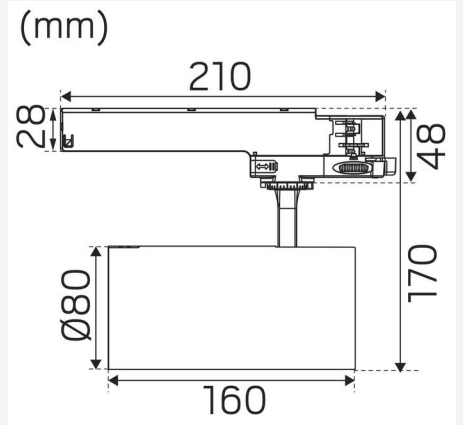

COLOR AND MATERIAL

Material:	Aluminium
Color:	White
Environmental Assessment:	Byggvarubedömningen
Available in special color:	No
SCIP:	ba4e5a05-fd6e-4342-9344-f15f3223c77c

MEASUREMENT AND INSTALLATION

Operating Environment:	Indoor / dry locations
IP Degree of Protection:	20
Protection Class:	II
Installation:	Light-track mounting
Mounting Installation:	3-phase Universal Adapter
Approval Marks:	CE
Filament Test IEC 695-2-1(°C):	650
Length (mm):	210
Height (mm):	170
Diameter (mm):	80
Weight (kg):	0,822