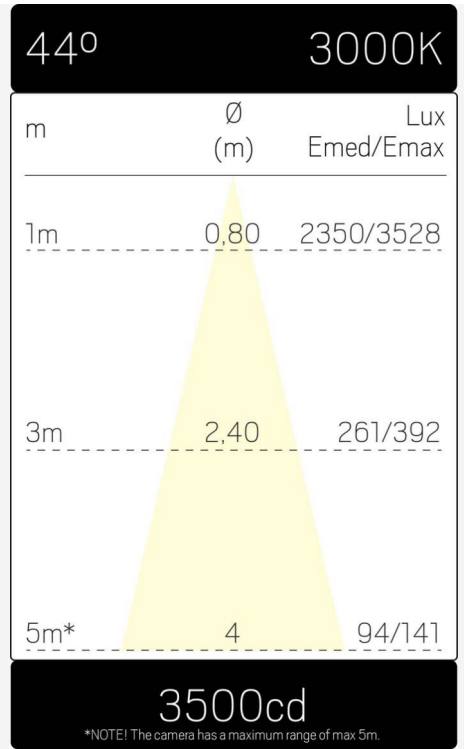

## LIGHT TECHNICAL DATA

Max. Luminaire Lumen (lm):	1800
Light Source:	LED
Light Source Included:	Yes
Replaceability:	Non-replaceable LED and control gear
Colour Temperature (K):	3000
Range Colour Temperature (K):	2700-6500
Colour Rendering Index (Ra):	>90
Colour Consistency (SDCM):	3
Luminous Intensity (cd):	3500
Beam Angle (°):	44
Light sharing:	Symmetric
Light Outlet:	Direct
Number of Lamps (pcs):	1
Number of LED (pcs):	1
Life Time:	h Ta °C
Nominal Life Time (h):	100000
Lumen maintenance 50 000h:	L90
Lumen maintenance 75 000h:	L80
Lumen maintenance 100 000h:	L70
LLMF @ 50 000h:	0.9
LLMF @ 100 000h:	0.7
Life Time Driver:	50 000h/5%
Flicker (PstLM):	0,8
Stroboscopic effect (SVM):	0,1

## TECHNICAL DATA

Adjustable:	Yes
Tilttable (°):	90
Rotatable (°):	360
Voltage (type):	AC
Voltage Interval (V):	220...240V
Voltage Nominal (V):	230
Line Frequency (Hz):	50
Power LED (W):	26
Max. Power Luminaire (W):	30
Max. System Power (W):	30
Max. Efficiency Luminaire (lm/W):	60
Max. Efficiency System (lm/W):	60
Containing light source energy efficiency class (EU) 2019/2015: F	

VISION TRACK L / PRO

Kelvin	Watt	Lumen	
		20°	44°
2700	30	1900	1550
3000	30	2200	1800
4200	26	2000	1550
6500	21	1300	1050
Red	9	180	140
Green	9	550	430
Blue	9	360	290