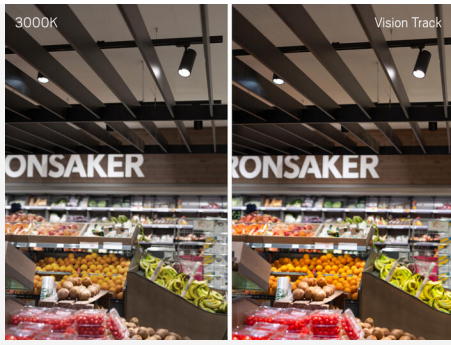

VISION TRACK L / PRO

Kelvin	Watt	Lumen	
		20°	44°
2700	30	1900	1550
3000	30	2200	1800
4200	26	2000	1550
6500	21	1300	1050
Red	9	180	140
Green	9	550	430
Blue	9	360	290