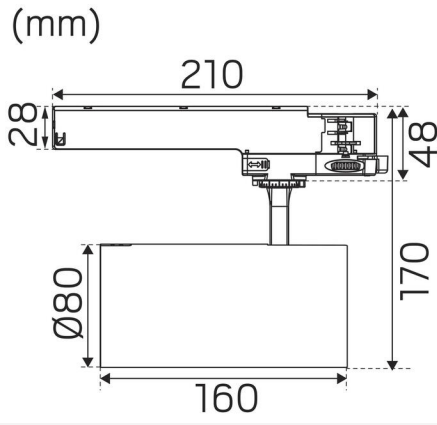

## TECHNICAL DATA

Adjustable:	Yes
Tilttable (°):	90
Rotatable (°):	360
Voltage (type):	AC
Voltage Interval (V):	220...240V
Voltage Nominal (V):	230
Line Frequency (Hz):	50
Power LED (W):	26
Max. Power Luminaire (W):	30
Max. System Power (W):	30
Max. Efficiency Luminaire (lm/W):	60
Max. Efficiency System (lm/W):	60
Containing light source energy efficiency class (EU) 2019/2015: F	

## MEASUREMENT AND INSTALLATION

<b>Operating Environment:</b>	Indoor / dry locations
<b>IP Degree of Protection:</b>	20
<b>Protection Class:</b>	II
<b>Installation:</b>	Light-track mounting
<b>Mounting Installation:</b>	3-phase Universal Adapter
<b>Approval Marks:</b>	CE
<b>Filament Test IEC 695-2-1(°C):</b>	650
<b>Length (mm):</b>	210
<b>Height (mm):</b>	170
<b>Diameter (mm):</b>	80
<b>Weight (kg):</b>	0,822