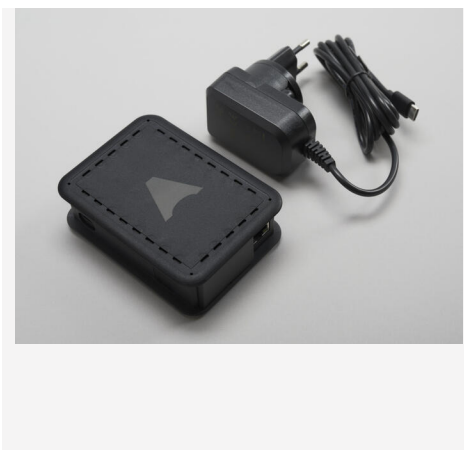

CASAMBI CLOUD GATEWAY POE

Casambi Cloud Gateway acts as a bridge between the local Casambi network and the cloud – a discreet yet powerful tool for remote monitoring, troubleshooting, and system integration. It enables secure connection to the Casambi cloud, making it easy to control lighting remotely. The gateway is available in two models: one powered via standard 230 V with a transformer, and one using Power over Ethernet (PoE) – ideal for modern network installations where minimizing cabling and combining power and data in a single Ethernet cable is preferred. Both versions feature built-in protection against communication loss, buffer events locally, and automatically reconnect in case of network issues.

DESCRIPTION

GTIN:	7392971156453
Item Name:	Casambi Cloud Gateway POE
Warranty:	5 years

OPERATION AND CONNECTION

Min. Ta (°C):	0
Max. Ta (°C):	50

COLOR AND MATERIAL

Material:	Plastic
Color:	Black

MEASUREMENT AND INSTALLATION

Operating Environment:	Indoor / dry locations
IP Degree of Protection:	20
Installation:	Surface mounted
Length (mm):	101
Width (mm):	74
Height (mm):	32
Weight (kg):	0,096

(mm)