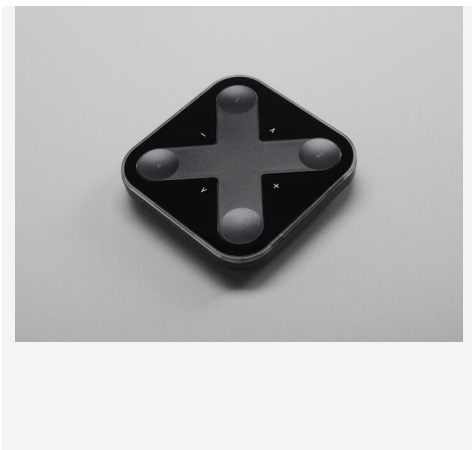

CASAMBI XPRESS BLACK

Casambi Xpress is a wireless remote control that enables smooth, physical operation within the Casambi system without wiring. With four fixed and four programmable buttons, you can control brightness, colour temperature, and scenes wirelessly via Casambi Mesh. Xpress can be used handheld or mounted magnetically on a wall bracket. It runs on a long-lasting CR2430 battery and requires no external power or installation. The minimalist and elegant design is available in white or black – perfect for both new and existing Casambi installations.

DESCRIPTION

GTIN:	7392971156477
Item Name:	Casambi Xpress Black
Warranty:	5 years

OPERATION AND CONNECTION

Min. Ta (°C):	0
Max. Ta (°C):	40

COLOR AND MATERIAL

Material:	Plastic
Color:	White

MEASUREMENT AND INSTALLATION

Operating Environment:	Indoor / dry locations
IP Degree of Protection:	20
Installation:	Surface mounted, Wall
Mounting Installation:	Screw Mounting
Length (mm):	90
Width (mm):	90
Height (mm):	18
Weight (kg):	0,072