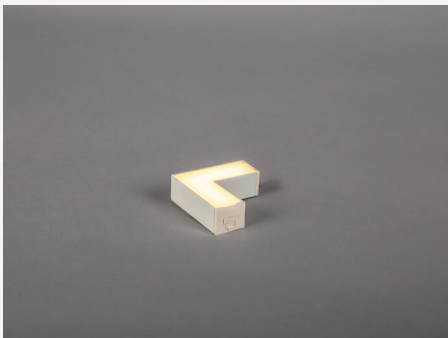

TECHNICAL DATA

Voltage (type):	DC
Voltage Interval (V):	24...24V
Voltage Nominal (V):	24
Power LED (W):	1
Max. Power Luminaire (W):	1
Max. System Power (W):	1,1
Max. Efficiency Luminaire (lm/W):	70
Max. Efficiency System (lm/W):	63,6
Eprel registration number:	1364940

OPERATION AND CONNECTION

Dimmable:	Yes
Driver Included:	No
Driver Model:	Constant Voltage
Connection (type):	Plug-in
Length Connection (cm):	200
Min. Ta (°C):	-25
Max. Ta (°C):	45
Max. Tc (°C):	50

COLOR AND MATERIAL

Material:	Aluminium
Color:	White
Environmental Assessment:	Byggvarubedömningen

MEASUREMENT AND INSTALLATION

Operating Environment:	Indoor / dry locations
IP Degree of Protection:	21
Protection Class:	III
Installation:	Surface mounted
Mounting Installation:	Screw Mounting, Self Adhesive Tape
Approval Marks:	CE
Filament Test IEC 695-2-1(°C):	650
Length (mm):	50
Width (mm):	19
Height (mm):	16
Weight (kg):	0,08