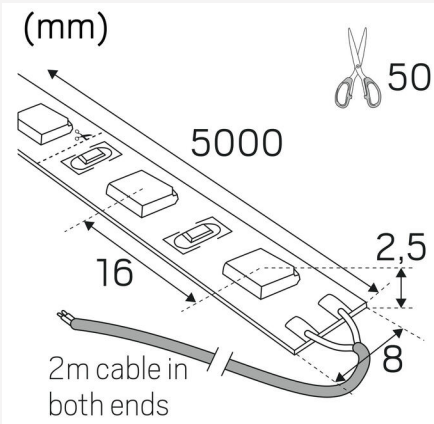

OPERATION AND CONNECTION

Dimmable:	Yes
Driver Included:	No
Driver Model:	Constant Voltage
Connection (type):	Cable
Length Connection (cm):	200
Connection (mm ²):	2x0,5
Min. Ta (°C):	-10
Max. Ta (°C):	40

COLOR AND MATERIAL

Material:	Copper
Color:	White
Environmental Assessment:	Byggvarubedömningen

MEASUREMENT AND INSTALLATION

Operating Environment:	Indoor / dry locations
IP Degree of Protection:	20
Protection Class:	III
Installation:	Surface mounted
Mounting Installation:	Self Adhesive Tape
Approval Marks:	CE
Length (mm):	5000
Width (mm):	8
Height (mm):	3
Weight (kg):	0,1

LEDSTRIPS

Min. Bend Radius (mm):	60
Min. Length (m):	0,05
Max. Length (m):	10
Cutting Increments (mm):	50

included

Hide-a-lite

7501313

24
kWh/1000h

2019/2015