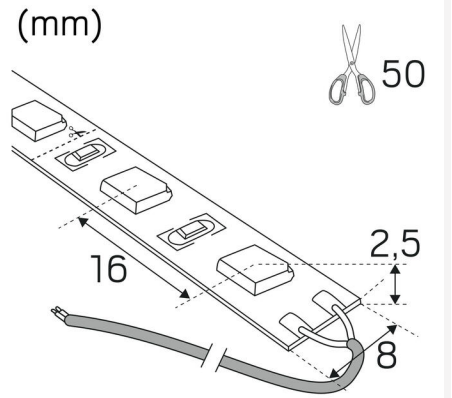

Hide-a-lite

7501314

5
kWh/1000h

2019/2015