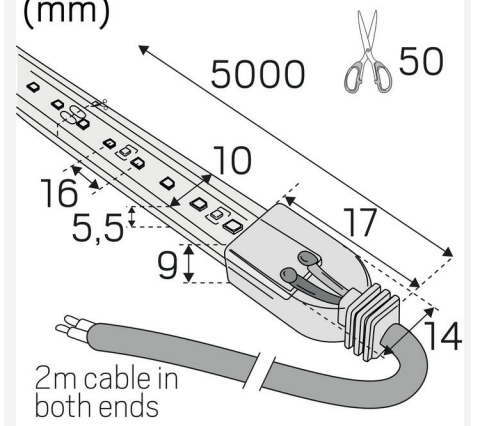

## MEASUREMENT AND INSTALLATION

Operating Environment:	Indoor / wet locations, Outdoor
IP Degree of Protection:	67
Protection Class:	III
Installation:	Surface mounted
Mounting Installation:	Self Adhesive Tape
Approval Marks:	CE
Length (mm):	5000
Width (mm):	10
Height (mm):	6
Weight (kg):	0,36

## LEDSTRIPS

Min. Bend Radius (mm):	60
Min. Length (m):	0,05
Max. Length (m):	10
Cutting Increments (mm):	50

included

(mm)

Hide-a-lite

7501315

A

B