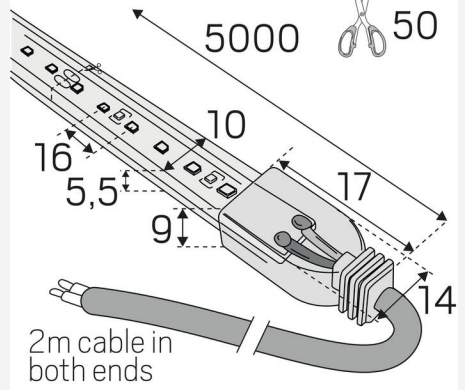

LEDSTRIP R IP67 12V 3000K 5M

Flexible LED strips with very good colour rendering, $R_a > 90$, and lumen output adjusted to attain a beautiful fill and raking light. The high IP degree of protection means it is suitable as decoration lighting for both indoor and outdoor use, such as a stair rail or illuminating lines around a shop window. Suits our range of aluminium profiles perfectly. Comes with 2 m of connecting cable at each end, 2 pcs shrink hoses, 10 pcs clips, 20 pcs screws and self-adhesive tape for easy installation. Also available made to measure in optional lengths. Upon request, running meters with connection cables are delivered according to your specifications; running meters are delivered as standard without connection cables. LEDstrip 12V has a somewhat lower lumen output than LEDstrip 24V. Drivers are ordered separately according to required dimmer technology and placing.

COLOR AND MATERIAL

Material:	Copper, PVC
Color:	White
Environmental Assessment:	Byggvarubedömningen

MEASUREMENT AND INSTALLATION

Operating Environment:	Indoor / wet locations, Outdoor
IP Degree of Protection:	67
Protection Class:	III
Installation:	Surface mounted
Mounting Installation:	Self Adhesive Tape
Approval Marks:	CE
Length (mm):	5000
Width (mm):	10
Height (mm):	6
Weight (kg):	0,36

LEDSTRIPS

Min. Bend Radius (mm):	60
Min. Length (m):	0,05
Max. Length (m):	10
Cutting Increments (mm):	50

included

(mm)

Hide-a-lite

7501315

24
kWh/1000h