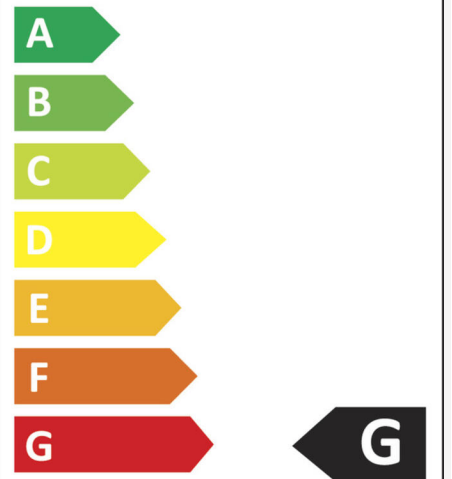

Hide-a-lite

7501316

5
kWh/1000h