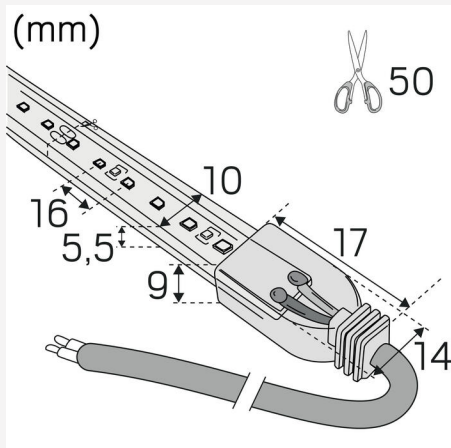

LEDSTRIP R IP67 12V 3000K LPM

Flexible LED strips with very good colour rendering, Ra>90, and lumen output adjusted to attain a beautiful fill and raking light. The high IP degree of protection means it is suitable as decoration lighting for both indoor and outdoor use, such as a stair rail or illuminating lines around a shop window. Suits our range of aluminium profiles perfectly. Comes with 2 m of connecting cable at each end, 2pcs shrink hoses, 10pcs clips, 20pcs screws and self-adhesive tape for easy installation. Also available made to measure in optional lengths. Upon request, running meters with connection cables are delivered according to your specifications; running meters are delivered as standard without connection cables. LEDstrip 12V has a somewhat lower lumen output than LEDstrip 24V. Drivers are ordered separately according to required dimmer technology and placing.

OPERATION AND CONNECTION

Dimmable:	Yes
Driver Included:	No
Driver Model:	Constant Voltage
Connection (type):	Cable
Connection (mm ²):	2x0,5
Min. Ta (°C):	-20
Max. Ta (°C):	40

COLOR AND MATERIAL

Material:	Copper, PVC
Color:	White
Environmental Assessment:	Byggvarubedömningen

MEASUREMENT AND INSTALLATION

Operating Environment:	Indoor / wet locations, Outdoor
IP Degree of Protection:	67
Protection Class:	III
Installation:	Surface mounted
Mounting Installation:	Self Adhesive Tape
Approval Marks:	CE
Length (mm):	1000
Width (mm):	10
Height (mm):	6
Weight (kg):	0,07

LEDSTRIPS

Min. Bend Radius (mm):	60
Min. Length (m):	0,05
Max. Length (m):	10
Cutting Increments (mm):	50

Hide-a-lite

7501316

5
kWh/1000h