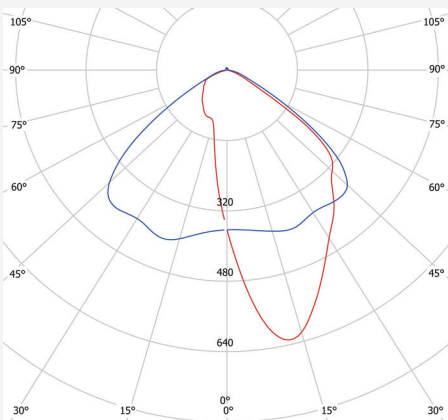

COLOR AND MATERIAL

Material:	Metal, Sheet metal, PMMA
Color:	Aluzinc
Color Cover Ring:	White
Color Code Cover Ring (RAL):	9016
Environmental Assessment:	Byggvarubedömningen

MEASUREMENT AND INSTALLATION

Operating Environment:	Indoor / damp locations
IP Degree of Protection:	23
Protection Class:	I
Installation:	Surface mounted, Wire-cable installation
Mounting Installation:	Screw Mounting, Hook
Approval Marks:	CE, a Hide-a-lite Choice
Filament Test IEC 695-2-1(°C):	650
Length (mm):	1587
Width (mm):	295
Height (mm):	65
Weight (kg):	8,72