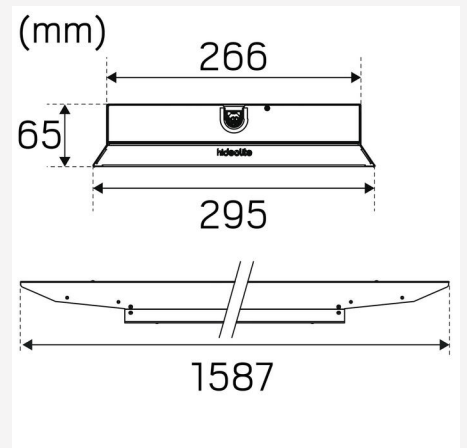

COLOR AND MATERIAL

Material:	Metal, Sheet metal, PMMA
Color:	Aluzinc
Color Cover Ring:	White
Color Code Cover Ring (RAL):	9016
Environmental Assessment:	Byggvarubedömningen

MEASUREMENT AND INSTALLATION

Operating Environment:	Indoor / damp locations
IP Degree of Protection:	23
Protection Class:	I
Installation:	Surface mounted, Wire-cable installation
Mounting Installation:	Screw Mounting, Hook
Approval Marks:	CE, a Hide-a-lite Choice
Filament Test IEC 695-2-1(°C):	650
Length (mm):	1587
Width (mm):	295
Height (mm):	65
Weight (kg):	8,72