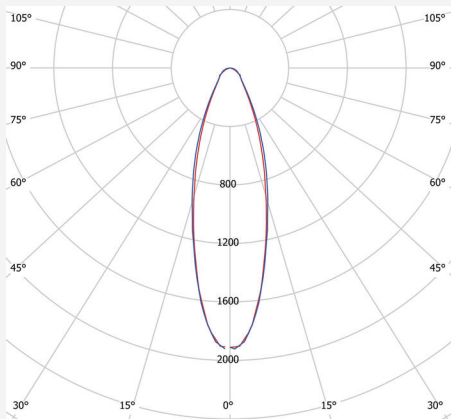

Indline Sport Grid IP23 XXL

mA	Watt	30°	60°	90°	Asym
325mA	84W	13100lm	13000lm	12900lm	13300lm
400mA	104W	15900lm	15700lm	15600lm	16100lm
500mA*	130W	19300lm	19100lm	18900lm	19500lm
575mA	150W	22200lm	21900lm	21700lm	22400lm