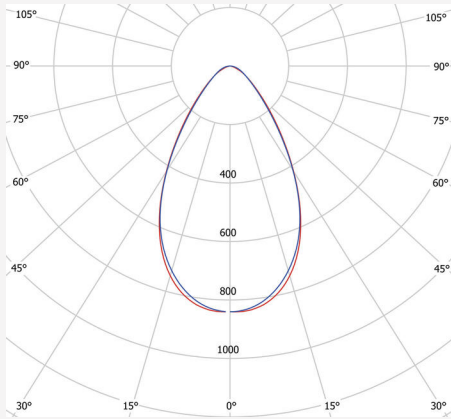

Indline Sport Grid IP23 XXL

mA	Watt	30°	60°	90°	Asym
325mA	84W	13100lm	13000lm	12900lm	13300lm
400mA	104W	15900lm	15700lm	15600lm	16100lm
500mA*	130W	19300lm	19100lm	18900lm	19500lm
575mA	150W	22200lm	21900lm	21700lm	22400lm